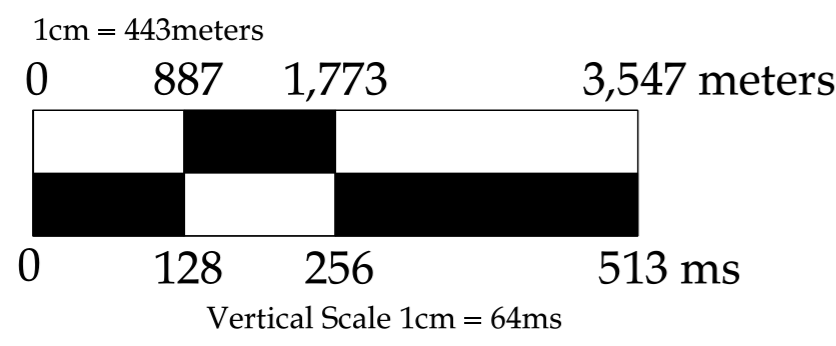

BR76-667  
mgf160001.2v2, UPGRADE (AGC)

50 SW 100 150 200 250 300 350 400 450 500 550 600 650 700 750 NE

APPENNINO_CNTRLE_101 - ALL_DATA	
Units:SPE Preferred Metric Datum:0.0 meters CRS:Monte Mario / Italy 2 DAEX	
LGC	eid10218234/1/2026