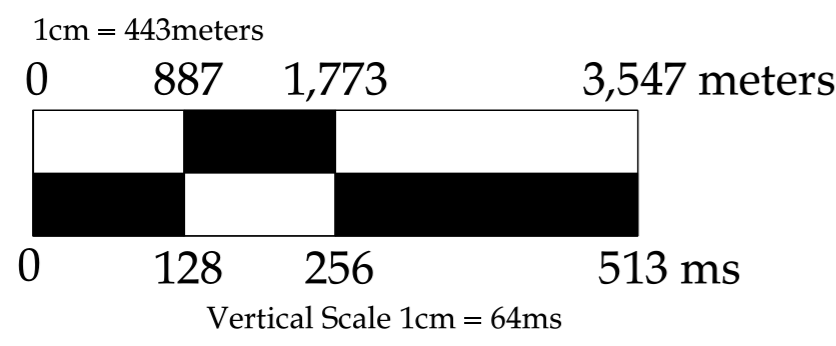

BR76-665
mgf160001.2v2, UPGRADE (AGC)

50 SW 100 150 200 250 300 350 400 450 500 550 600 650 700 750 NE

APPENNINO_CNTRLE_101 - ALL_DATA	
Units:SPE Preferred Metric	
Datum:0.0 meters	
CRS:Monte Mario / Italy 2 DAEX	
LGC	eid10218234/1/2026