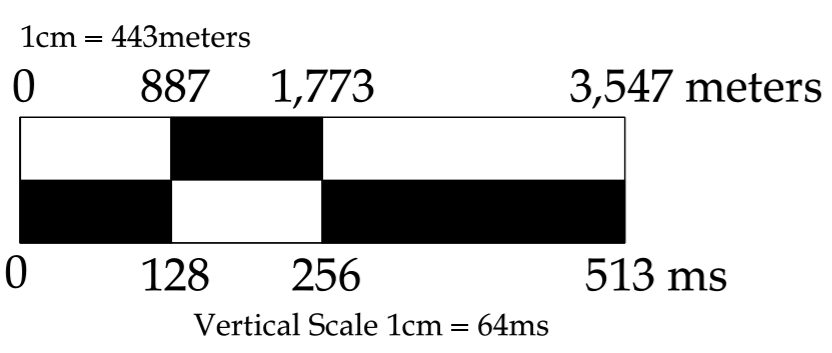

BR76-655
mgf160001.2v2, UPGRADE (AGC)

NW 50 100 150 200 250 300 350 400 450 SE

(TWT, ms below 0 meters)

500
1,000
1,500
2,000
2,500
3,000
3,500
4,000
4,500

500
1,000
1,500
2,000
2,500
3,000
3,500
4,000
4,500

APPENNINO_CNTRLE_101 - ALL_DATA

Units:SPE Preferred Metric
Datum:0.0 meters
CRS:Monte Mario / Italy 2 DAEX

LGC

eid10218234/1/2026