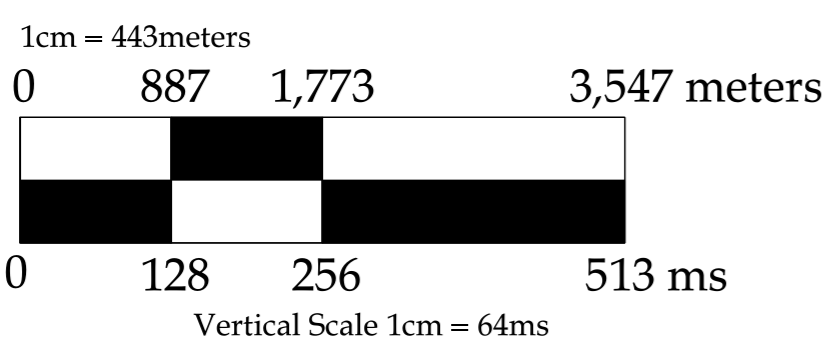

BR76-648
mgf160001.2v2, UPGRADE (AGC)

S 50 100 150 200 250 300 350 400 450 500 550 600 650 700 750 N

(TWT, ms below 0 meters)

APPENNINO_CNTRLE_101 - ALL_DATA

Units:SPE Preferred Metric
Datum:0.0 meters
CRS:Monte Mario / Italy 2 DAEX