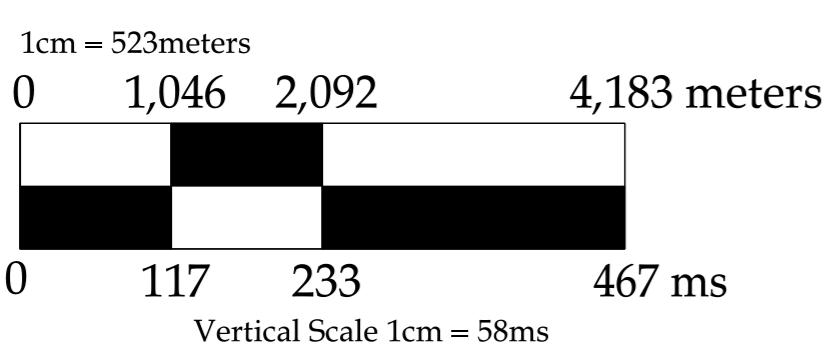

B85-520
mig160001.2v2, UPGRADE

ADRIANEW_101 - ALL_DATA

Units:SPE Preferred Metric
Datum:0.0 meters
CRS:Monte Mario / Italy 2 DAEX

LGC

eid10218232/24/2026