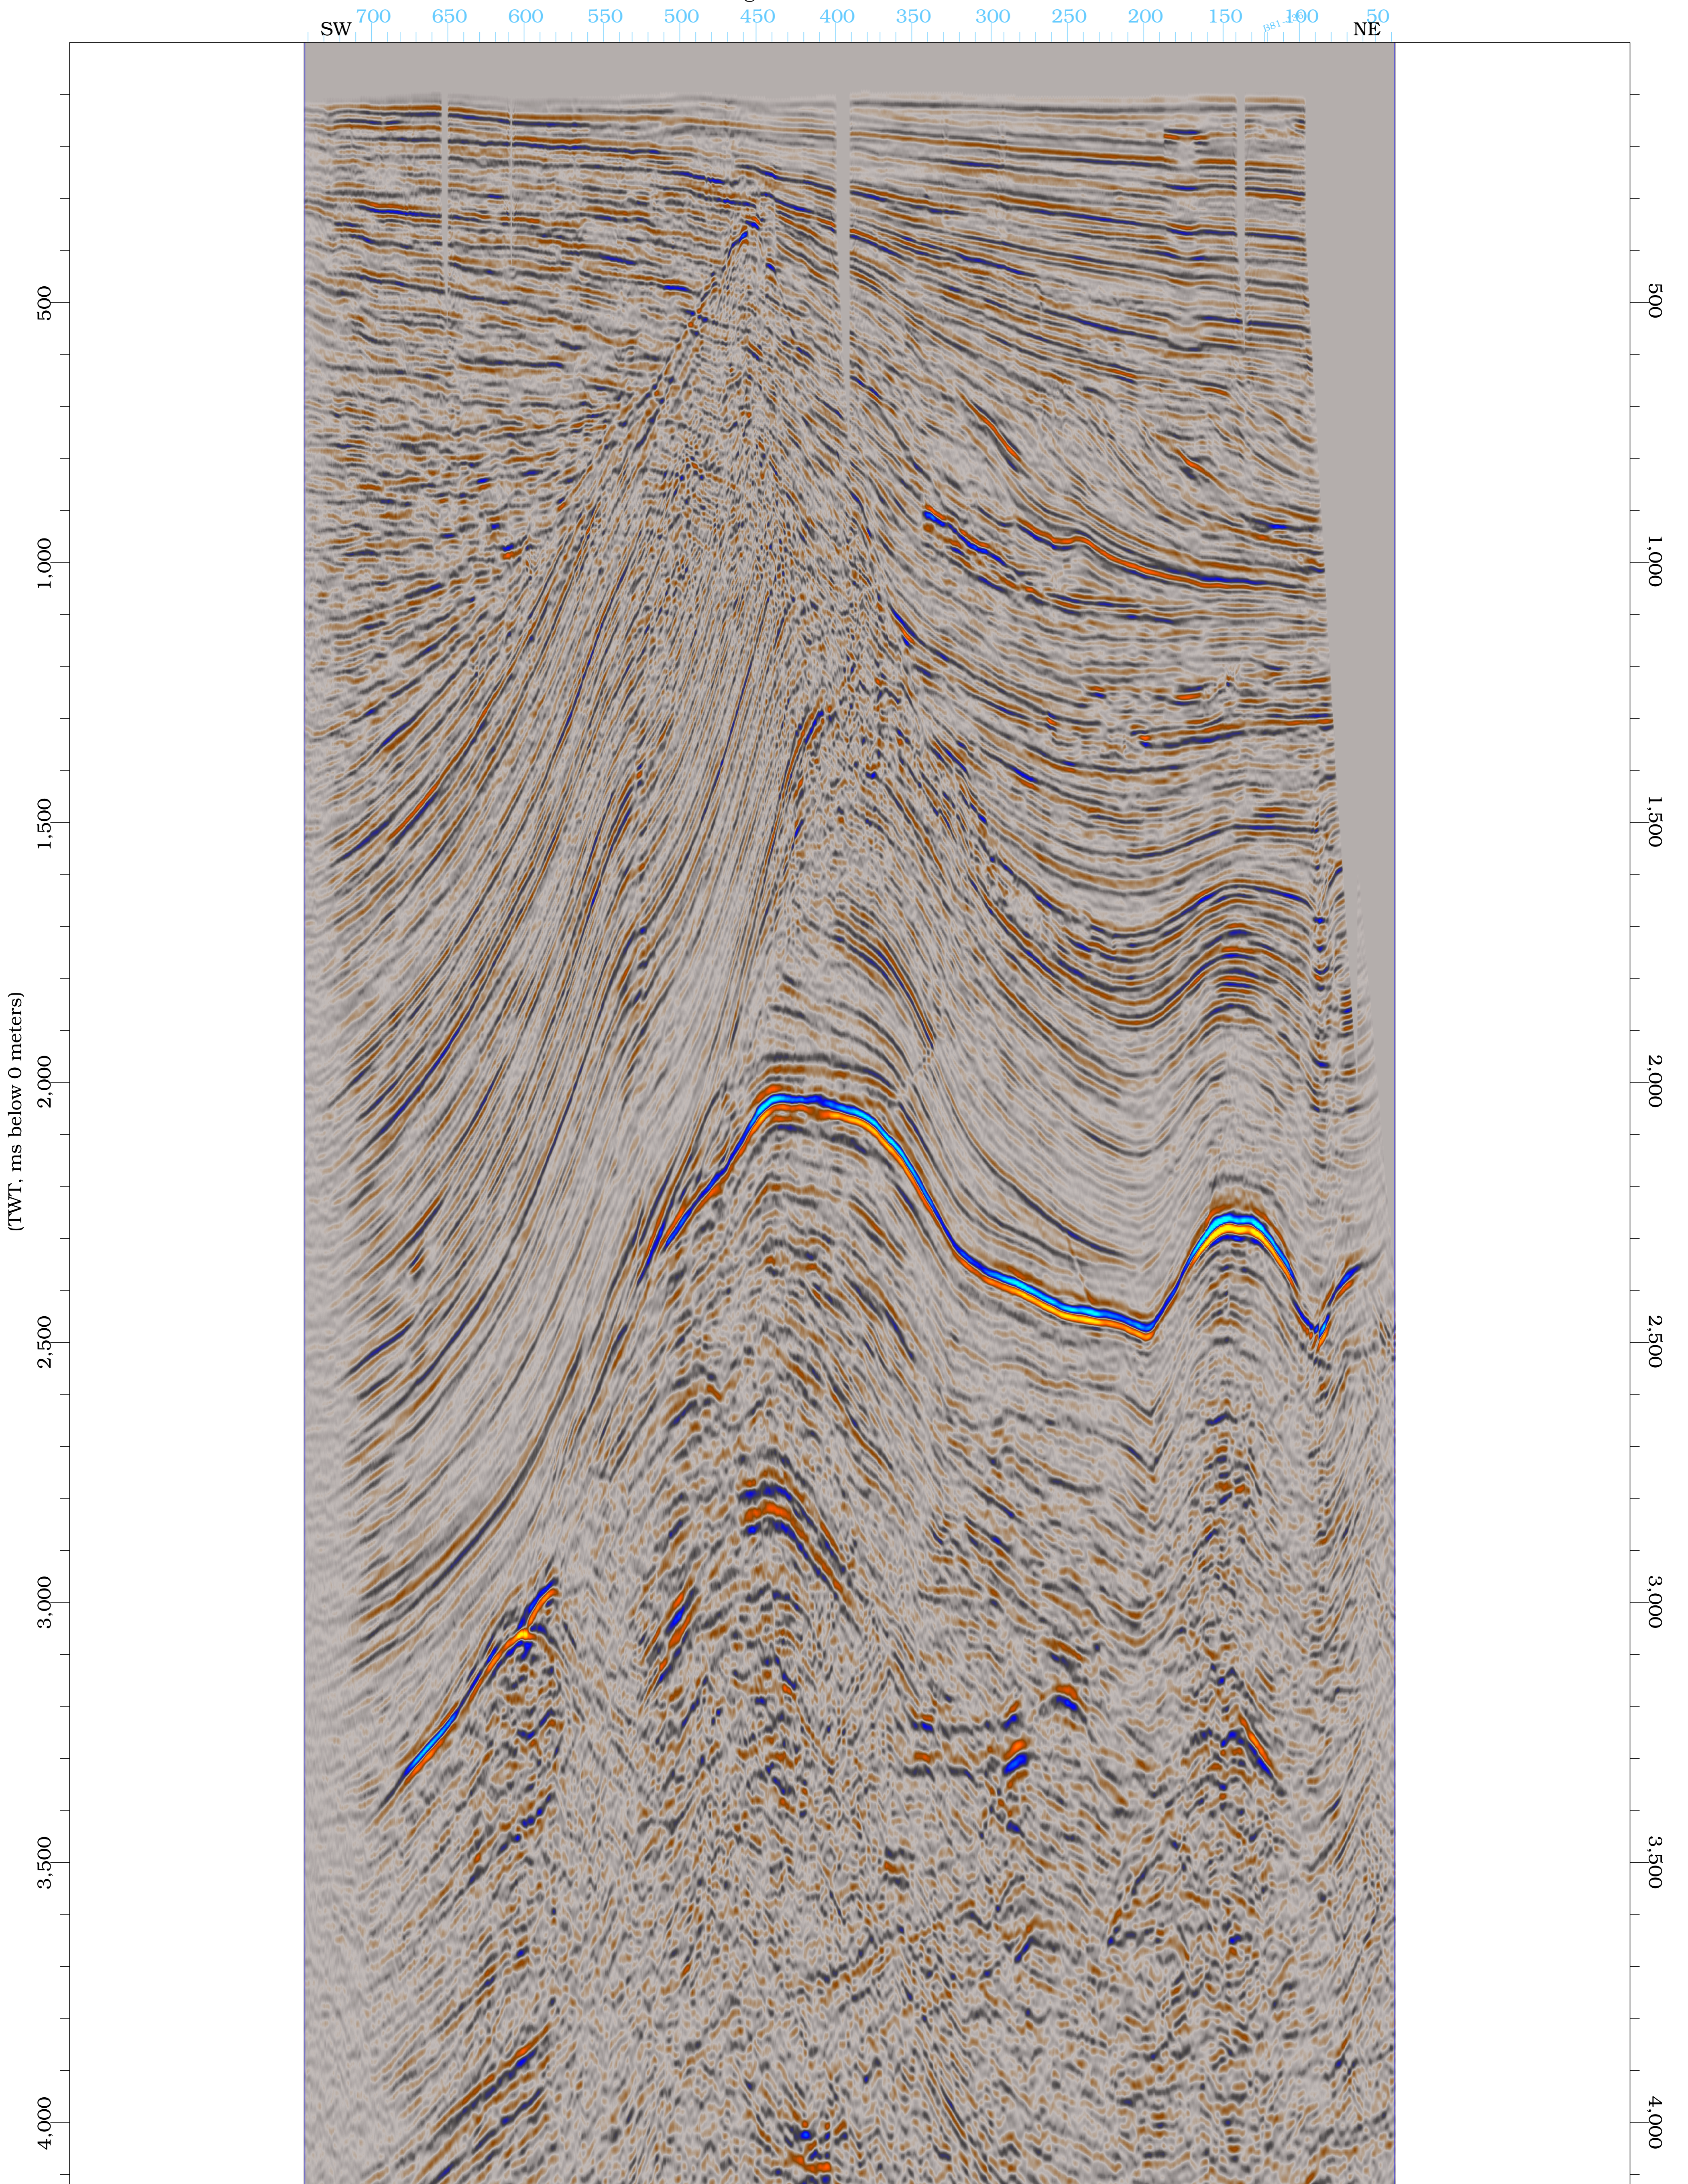

B85-520
mig160001.2v2, UPGRADE

ADRIANEW_101 - ALL_DATA

Units:SPE Preferred Metric
Datum:0.0 meters
CRS:Monte Mario / Italy 2 DAEX

LGC

eid10218232/24/2026