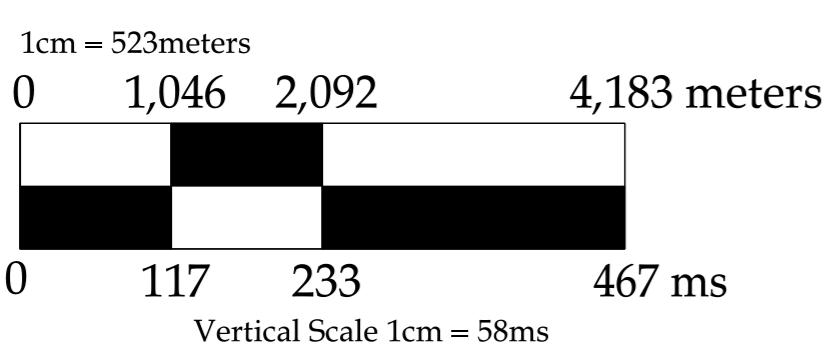

B81-156
mig160001.2v2, UPGRADE

ADRIANEW_101 - ALL_DATA

Units:SPE Preferred Metric
Datum:0.0 meters
CRS:Monte Mario / Italy 2 DAEX

LGC

eid10218232/24/2026