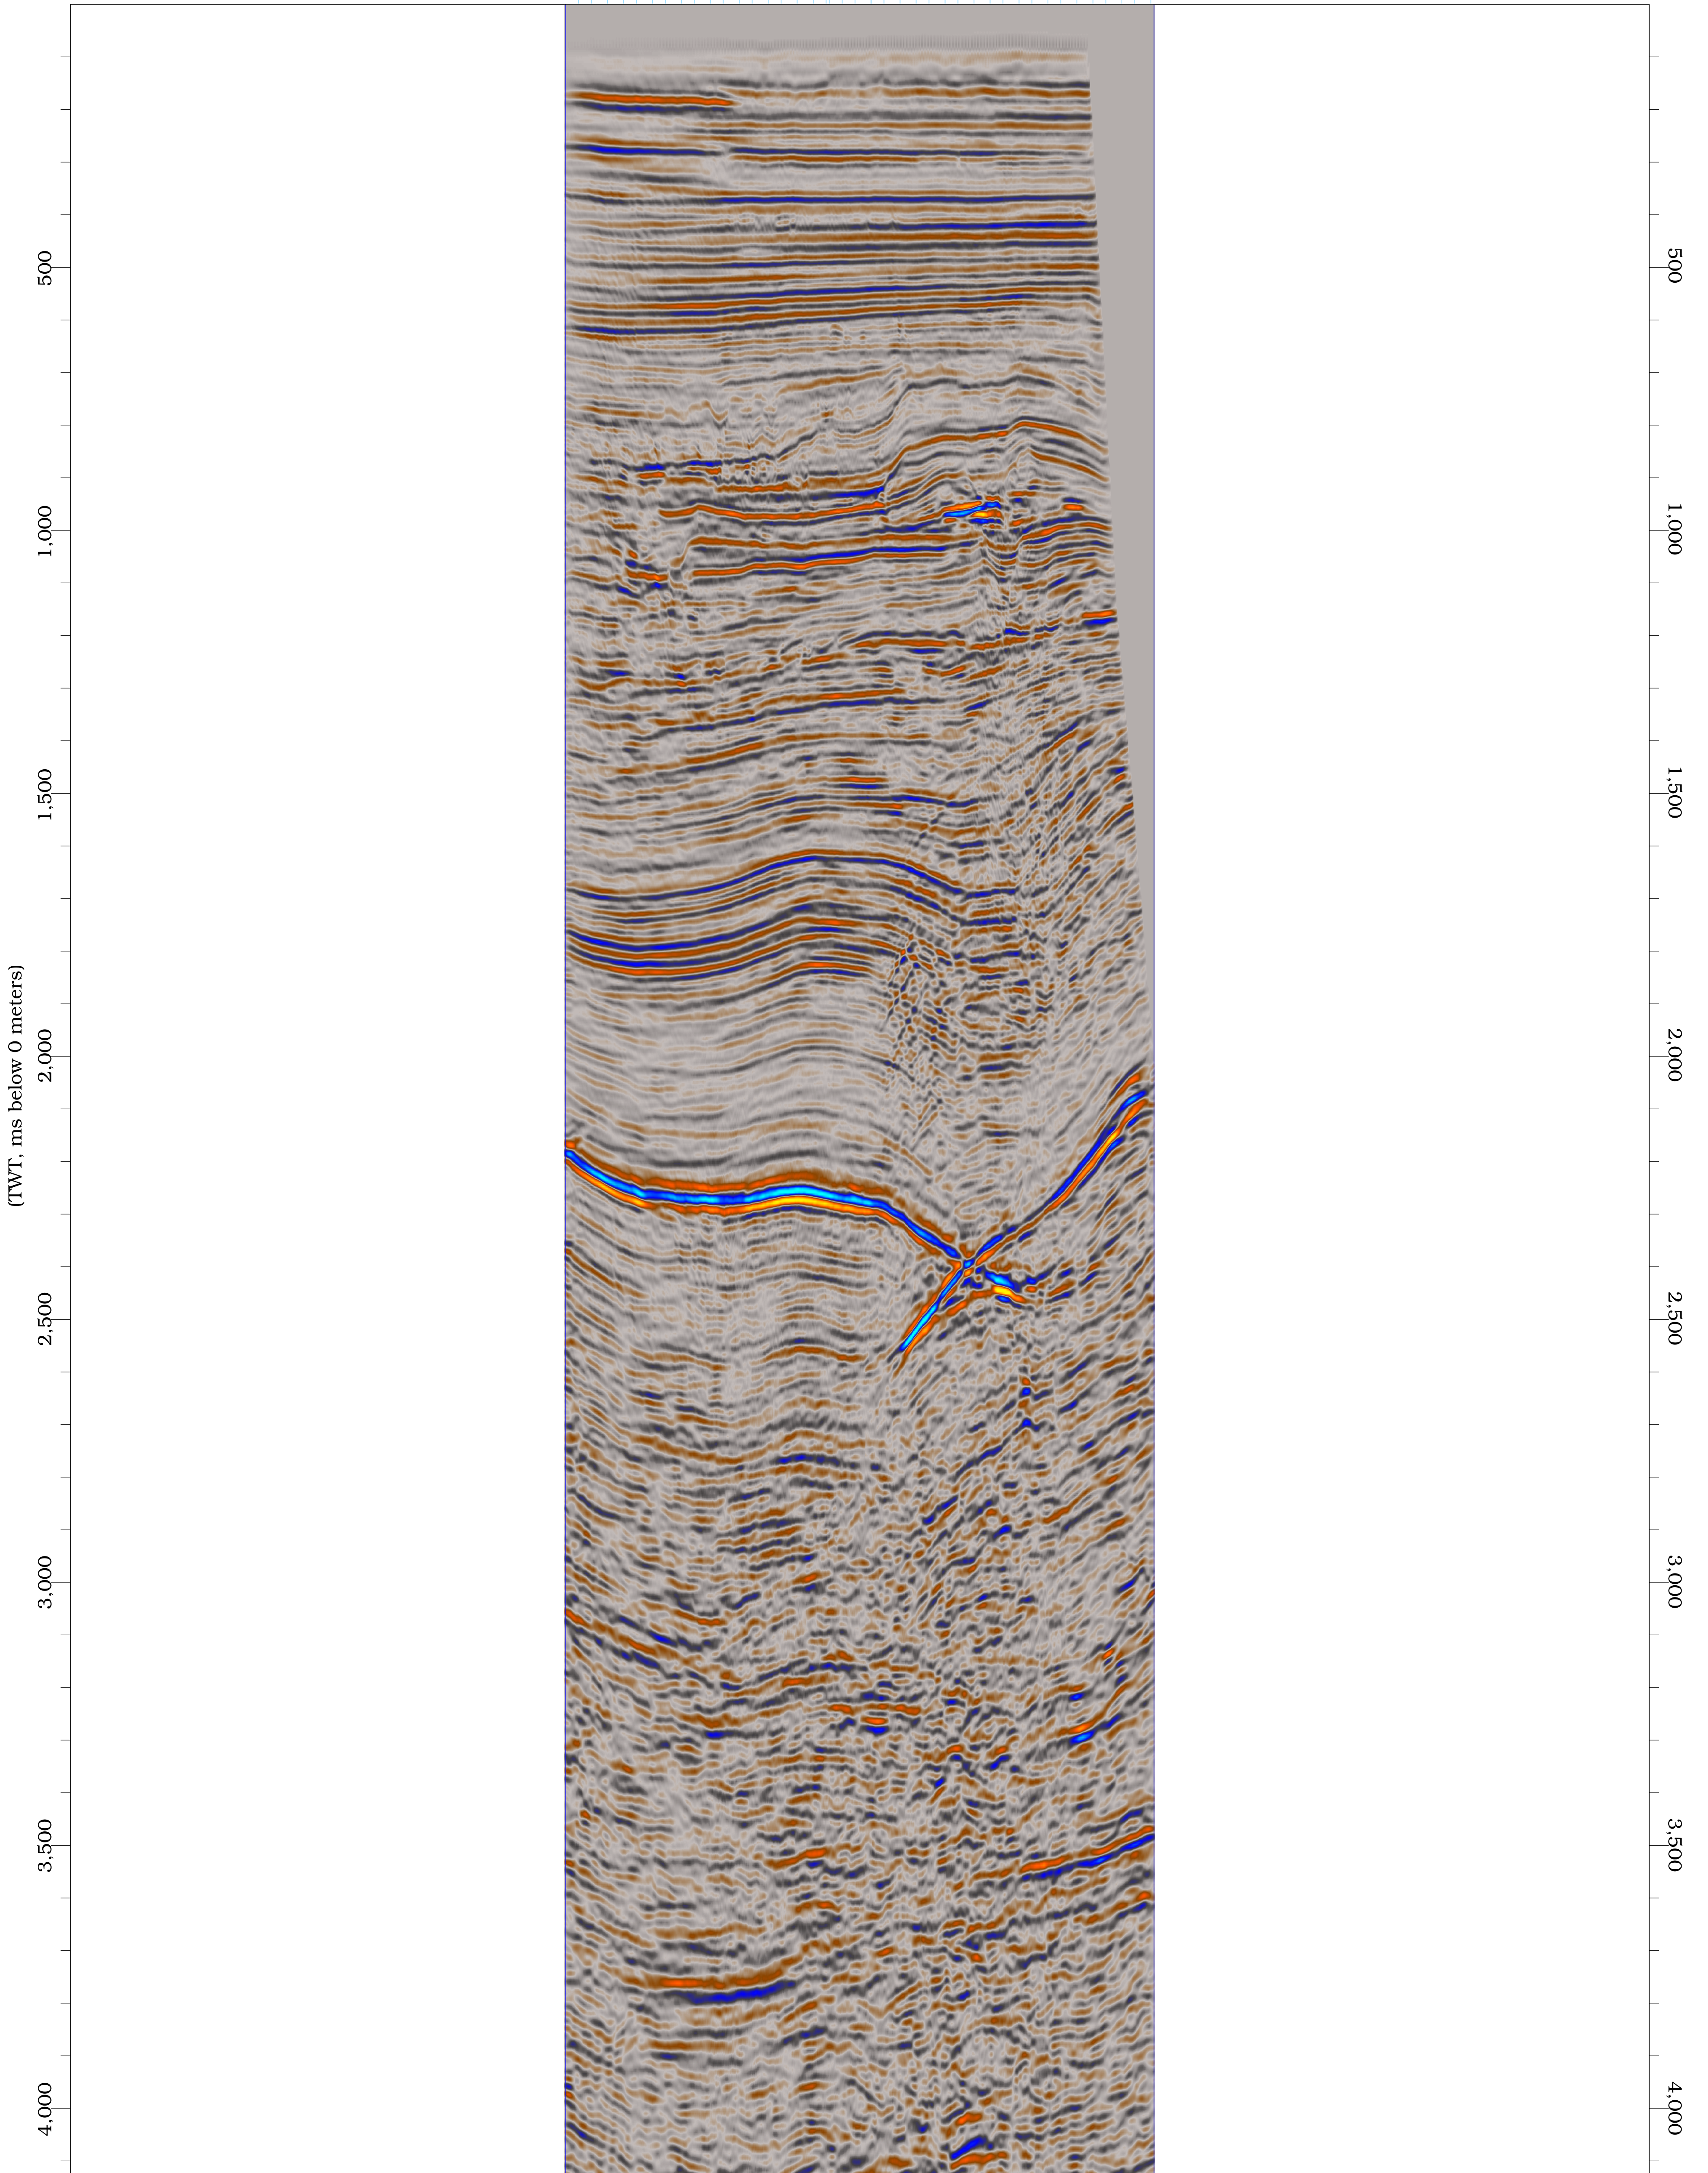

B81-136  
mig160001.2v2, UPGRADE

NW 150 200 250 300 350 400 450 SE 500

**ADRIANEW\_101 - ALL\_DATA**

Units:SPE Preferred Metric  
Datum:0.0 meters  
CRS:Monte Mario / Italy 2 DAEX

**LGC**

eid10218232/24/2026