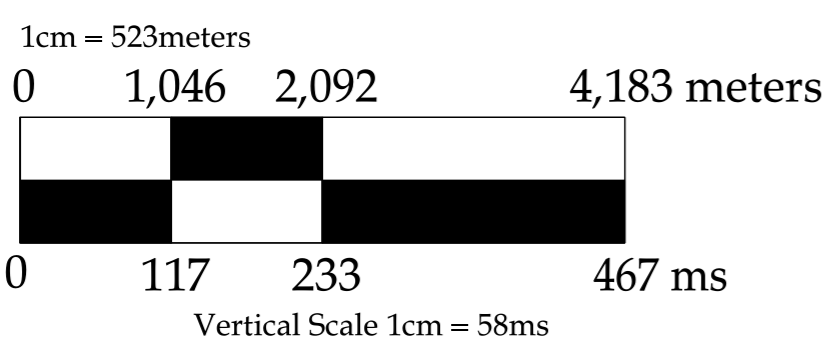

B81-136  
mig160001.2v2, UPGRADE

NW 150 200 250 300 350 400 450 SE 500

**ADRIANEW\_101 - ALL\_DATA**

Units:SPE Preferred Metric  
Datum:0.0 meters  
CRS:Monte Mario / Italy 2 DAEX

**LGC**

eid10218232/24/2026