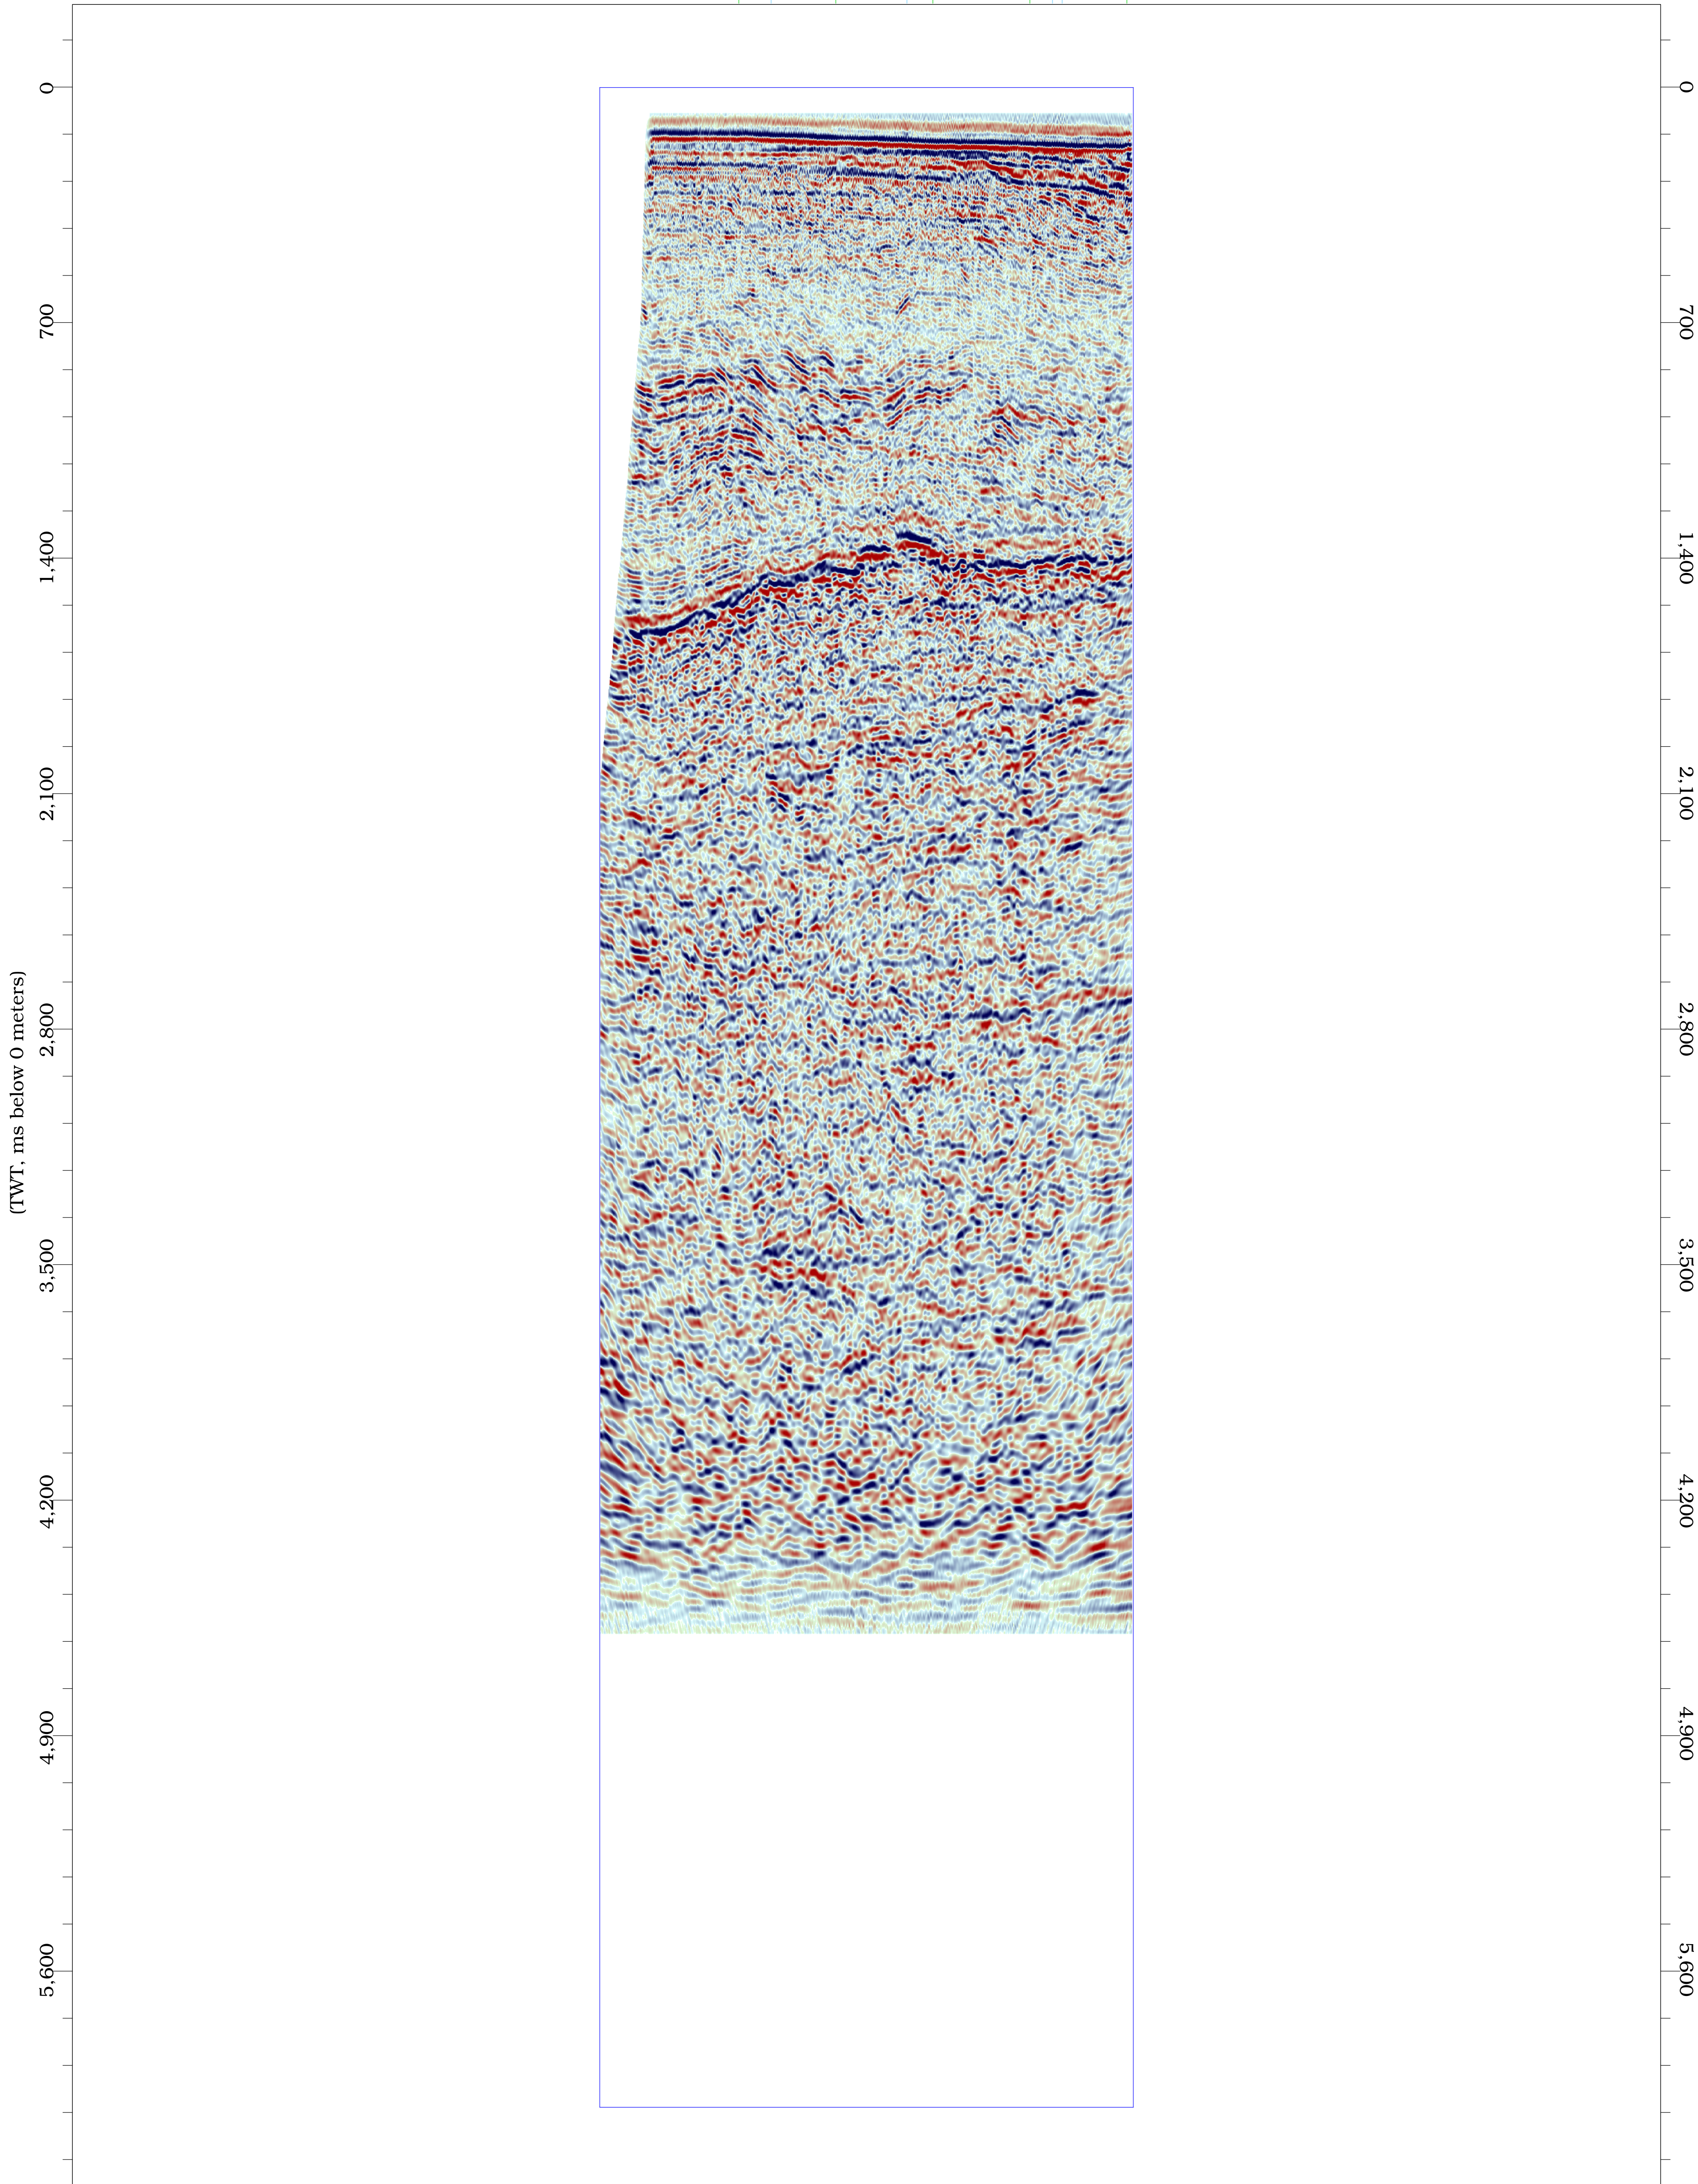

AC-80  
mig160001.2v2, NEW

SW

C77-57

C77-55

C77-53

NE 50

**AQUI\_101 - ALL\_DATA**

Units:SPE Preferred Metric  
Datum:0.0 meters  
CRS:Monte Mario / Italy 2 DAEX

**LGC** | eid10218234/3/2026