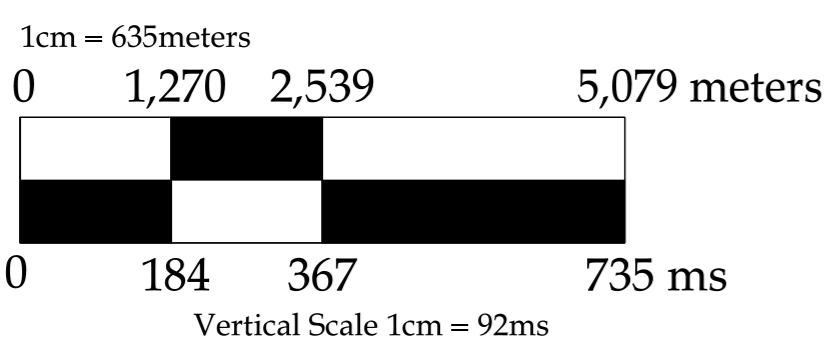

AC-80  
mig160001.2v2, NEW

SW

C77-57

C77-55

C77-53

NE 50

**AQUI\_101 - ALL\_DATA**

Units:SPE Preferred Metric  
Datum:0.0 meters  
CRS:Monte Mario / Italy 2 DAEX