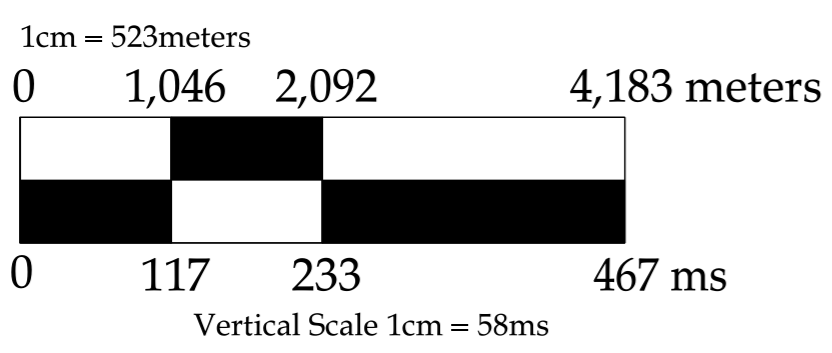

OE-3037-78-SW
mig160001.2v2, UPGRADE

SW 350 400 450 NE
CRS-140A

ADRIANEW_101 - ALL_DATA

Units:SPE Preferred Metric
Datum:0.0 meters
CRS:Monte Mario / Italy 2 DAEX

LGC | eid10218232/24/2026