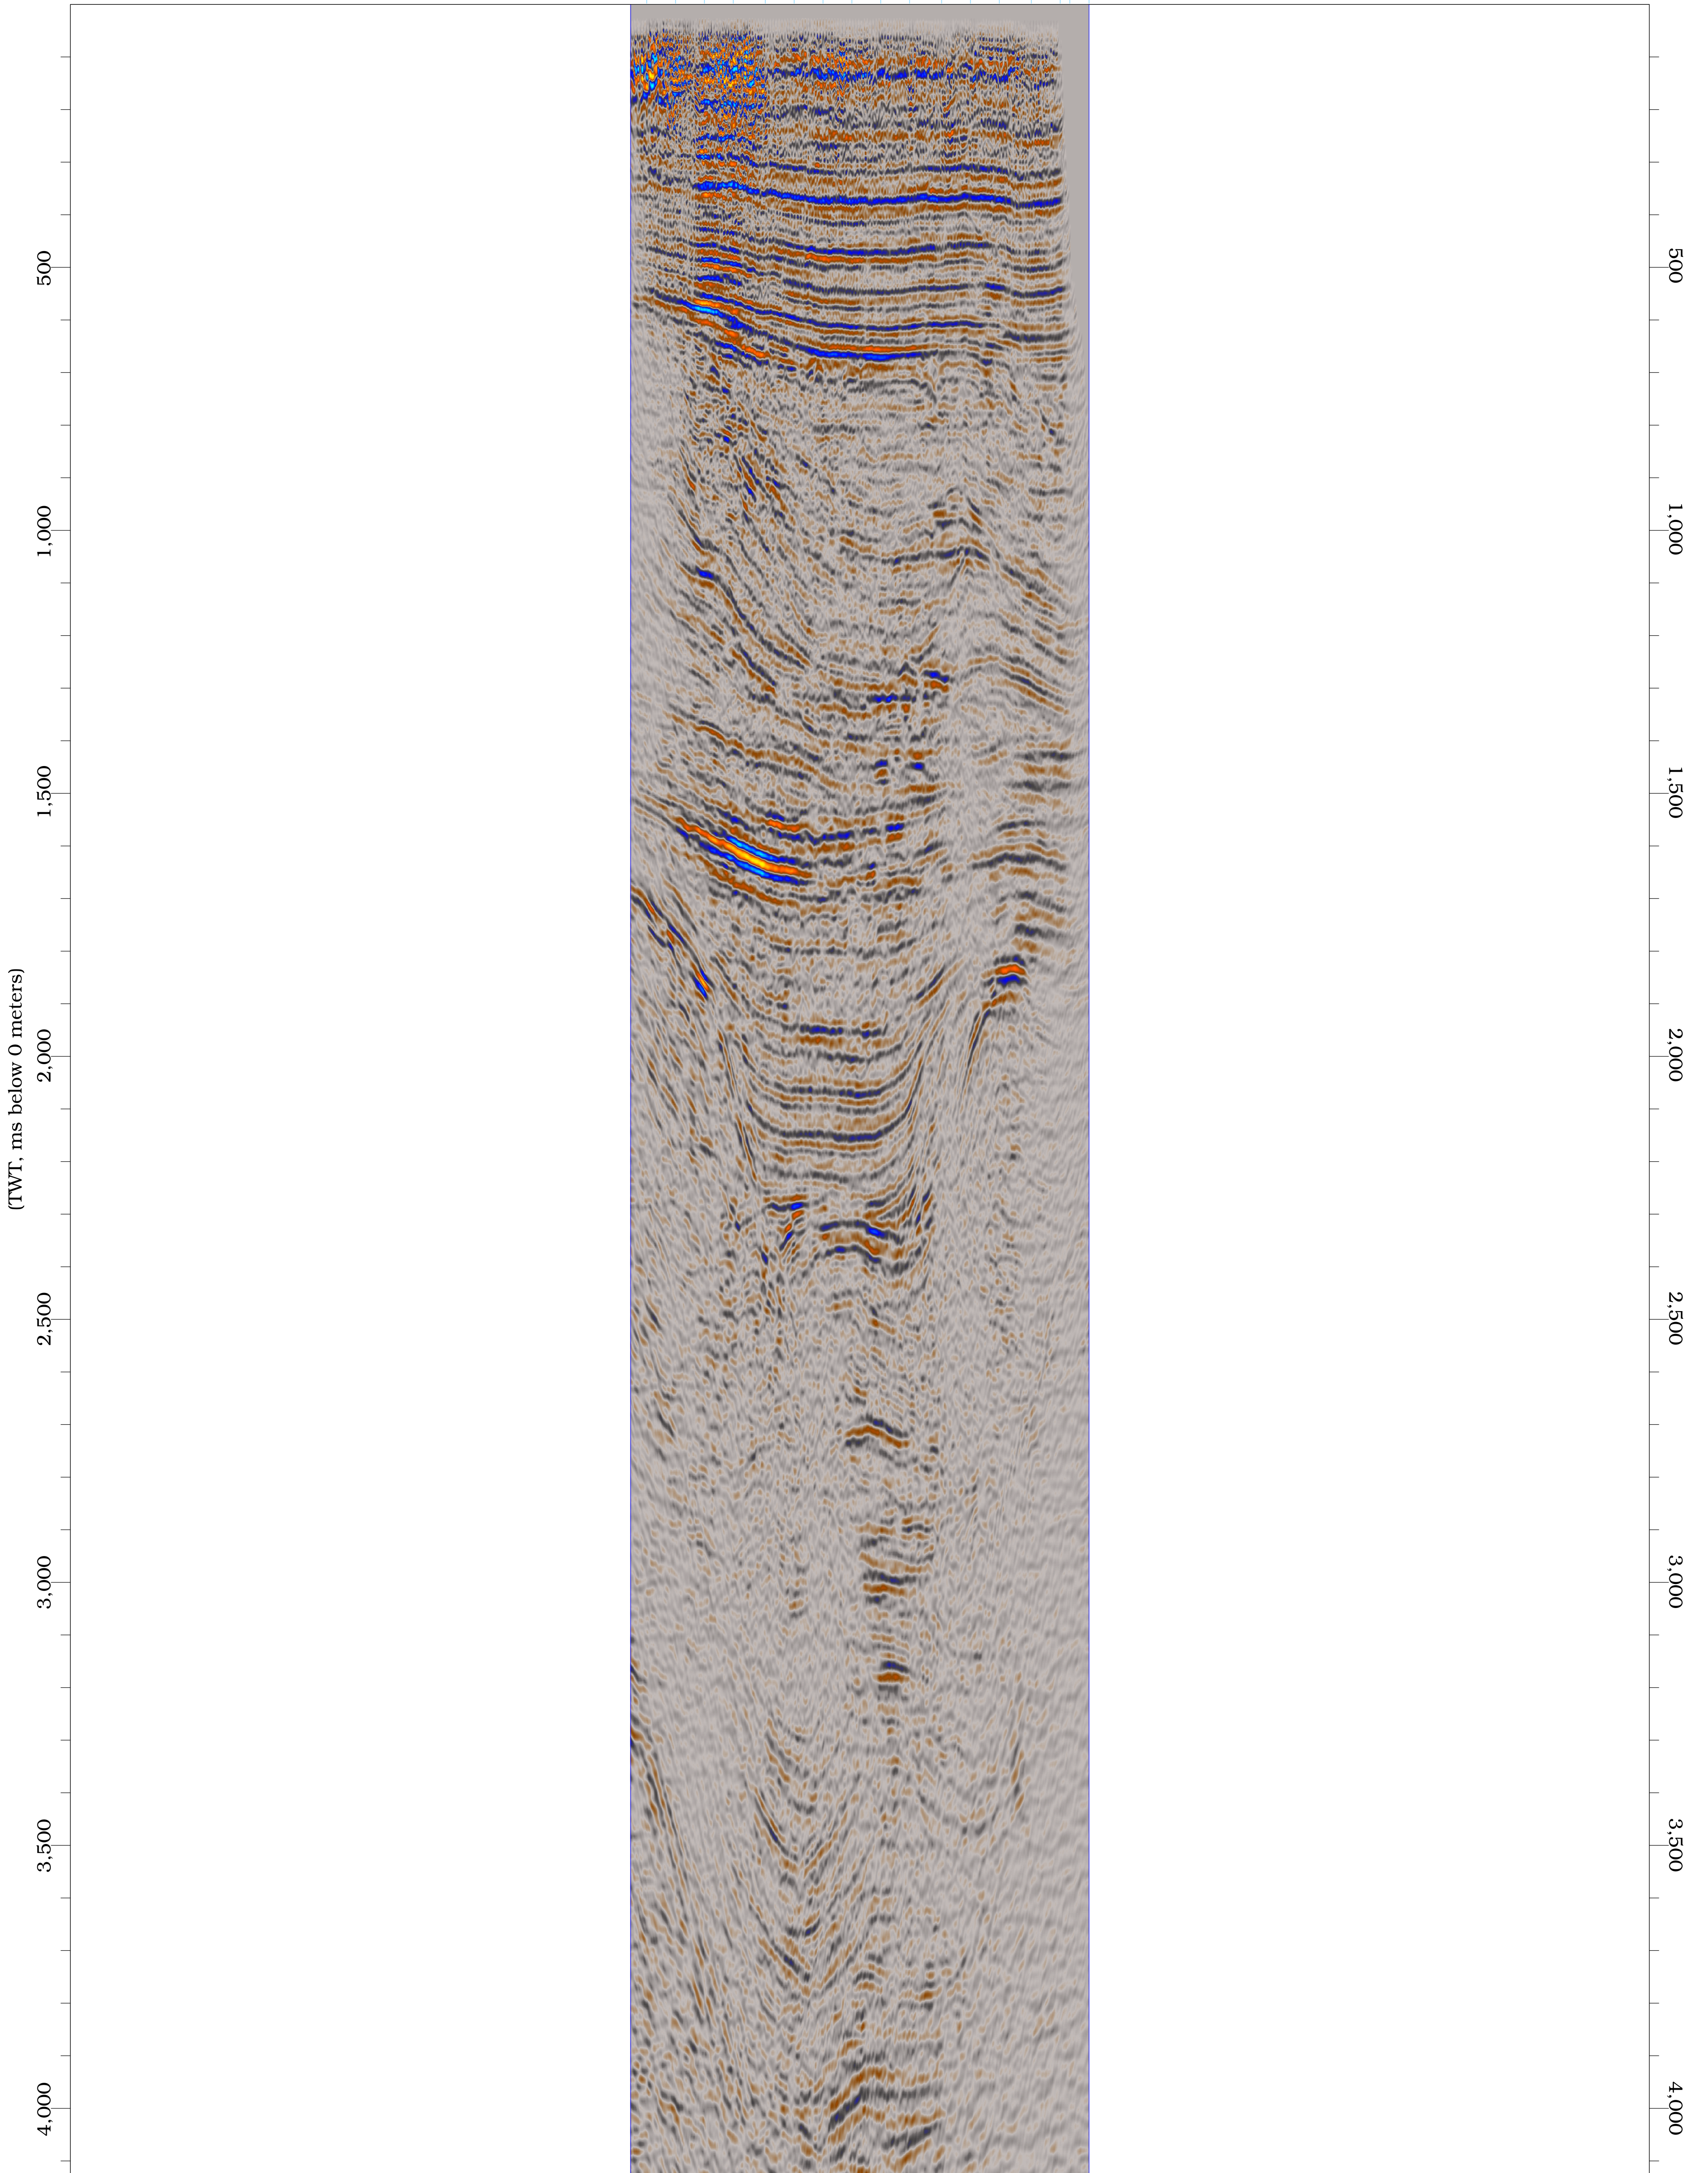

OE-3037-78-SW
mig160001.2v2, UPGRADE

SW 350 400 450 NE
CRS-140A

ADRIANEW_101 - ALL_DATA

Units:SPE Preferred Metric
Datum:0.0 meters
CRS:Monte Mario / Italy 2 DAEX

LGC | eid10218232/24/2026