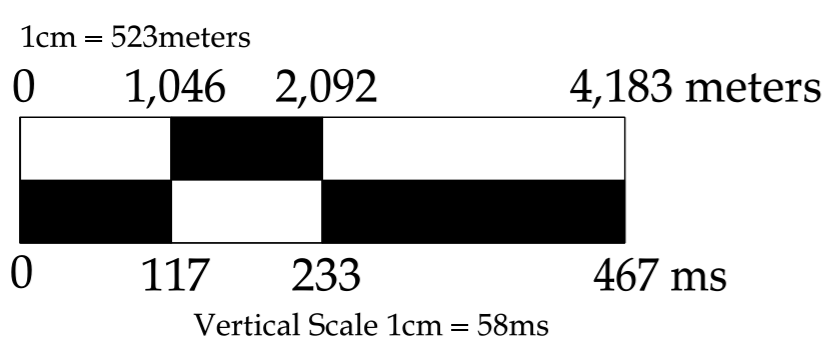

AR-251W
mig160001.2v2, UPGRADE

S

N 50

OE88-440A

ADRIANEW_101 - ALL_DATA

Units:SPE Preferred Metric
Datum:0.0 meters
CRS:Monte Mario / Italy 2 DAEX

LGC | eid10218232/24/2026