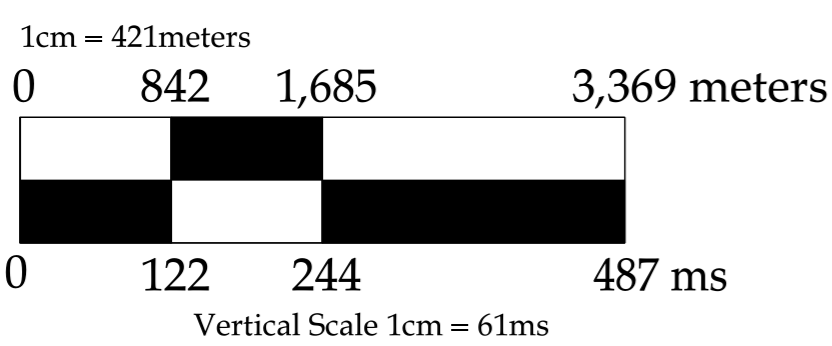

df80-73
mig.2v2, UNKNOWN

LUCANO_101 - ALL_DATA

Units:SPE Preferred Metric
Datum:0.0 meters
CRS:Monte Mario / Italy 2 DAEX

LGC eid10218234/3/2026