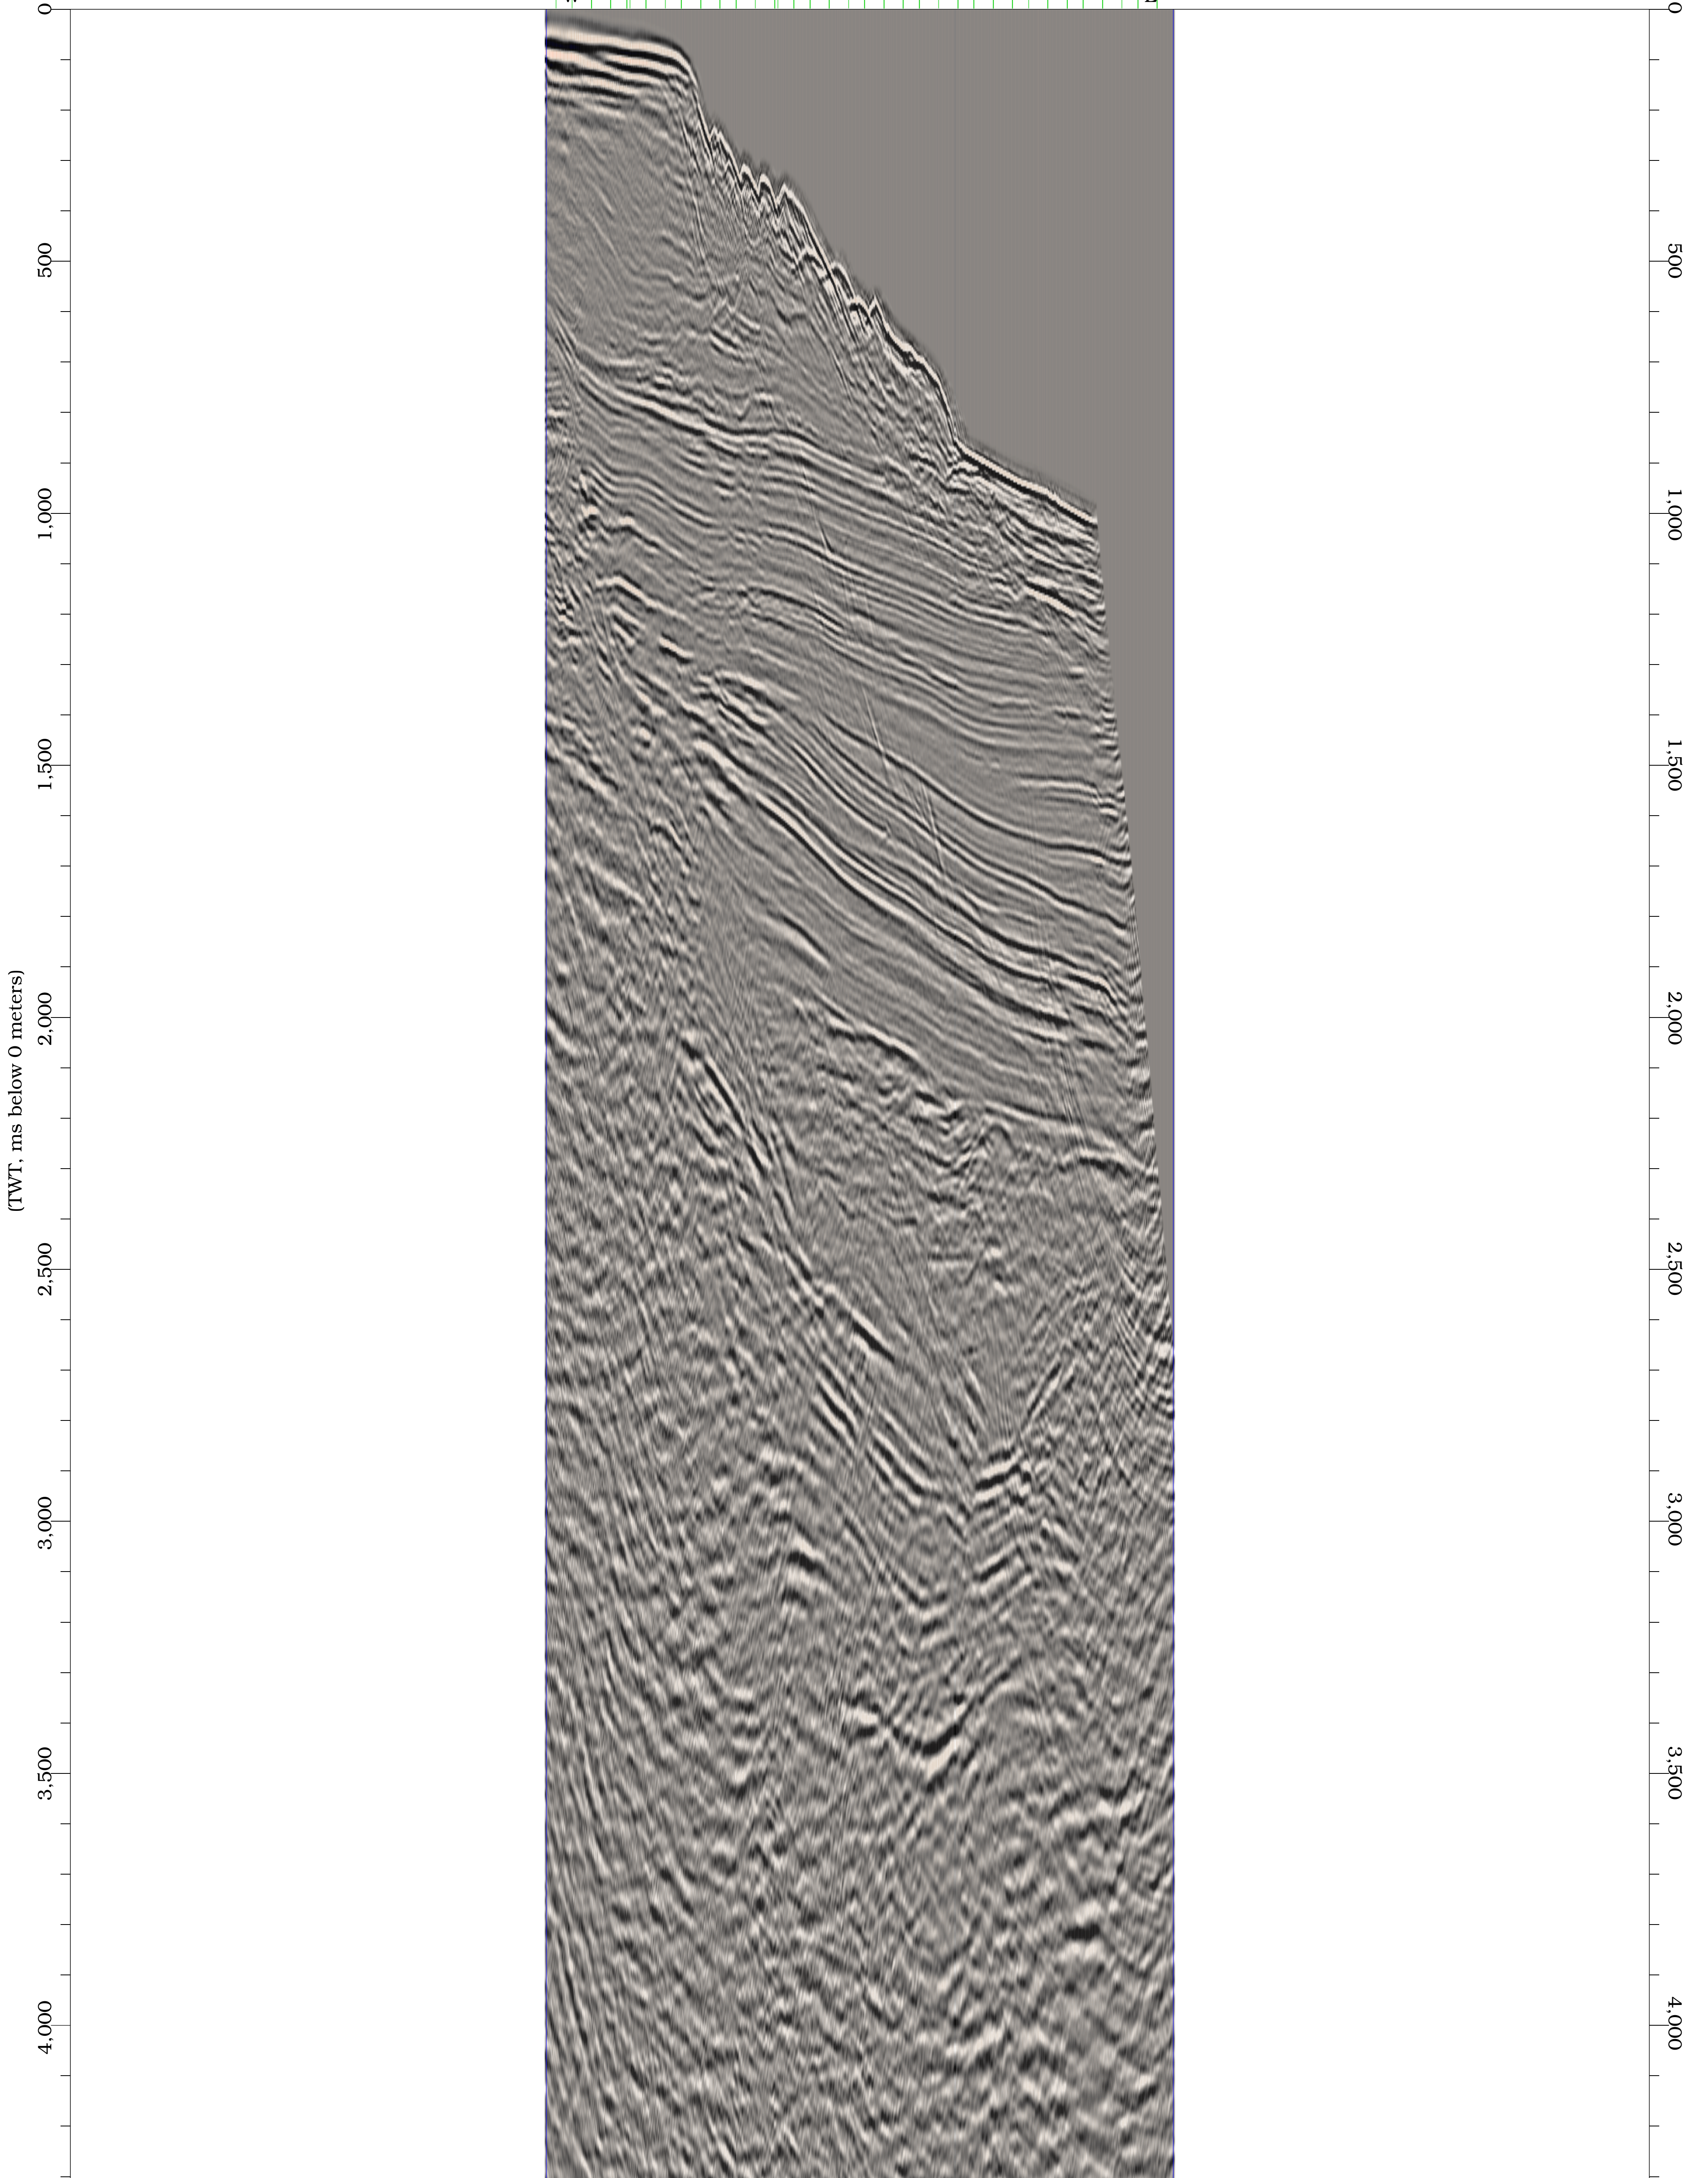

df80-58
mig.2v2, UNKNOWN (AGC)

150 200 250 300 350 400 450
W E

LUCANO_101 - ALL_DATA	
Units:SPE Preferred Metric Datum:0.0 meters CRS:Monte Mario / Italy 2 DAEX	
LGC	eid10218234/3/2026