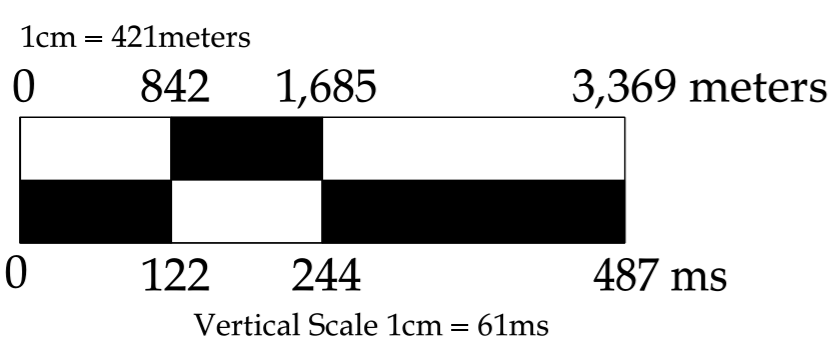

df80-58
mig.2v2, UNKNOWN (AGC)

150 200 250 300 350 400 450
W E

LUCANO_101 - ALL_DATA	
Units:SPE Preferred Metric Datum:0.0 meters CRS:Monte Mario / Italy 2 DAEX	
LGC	eid10218234/3/2026