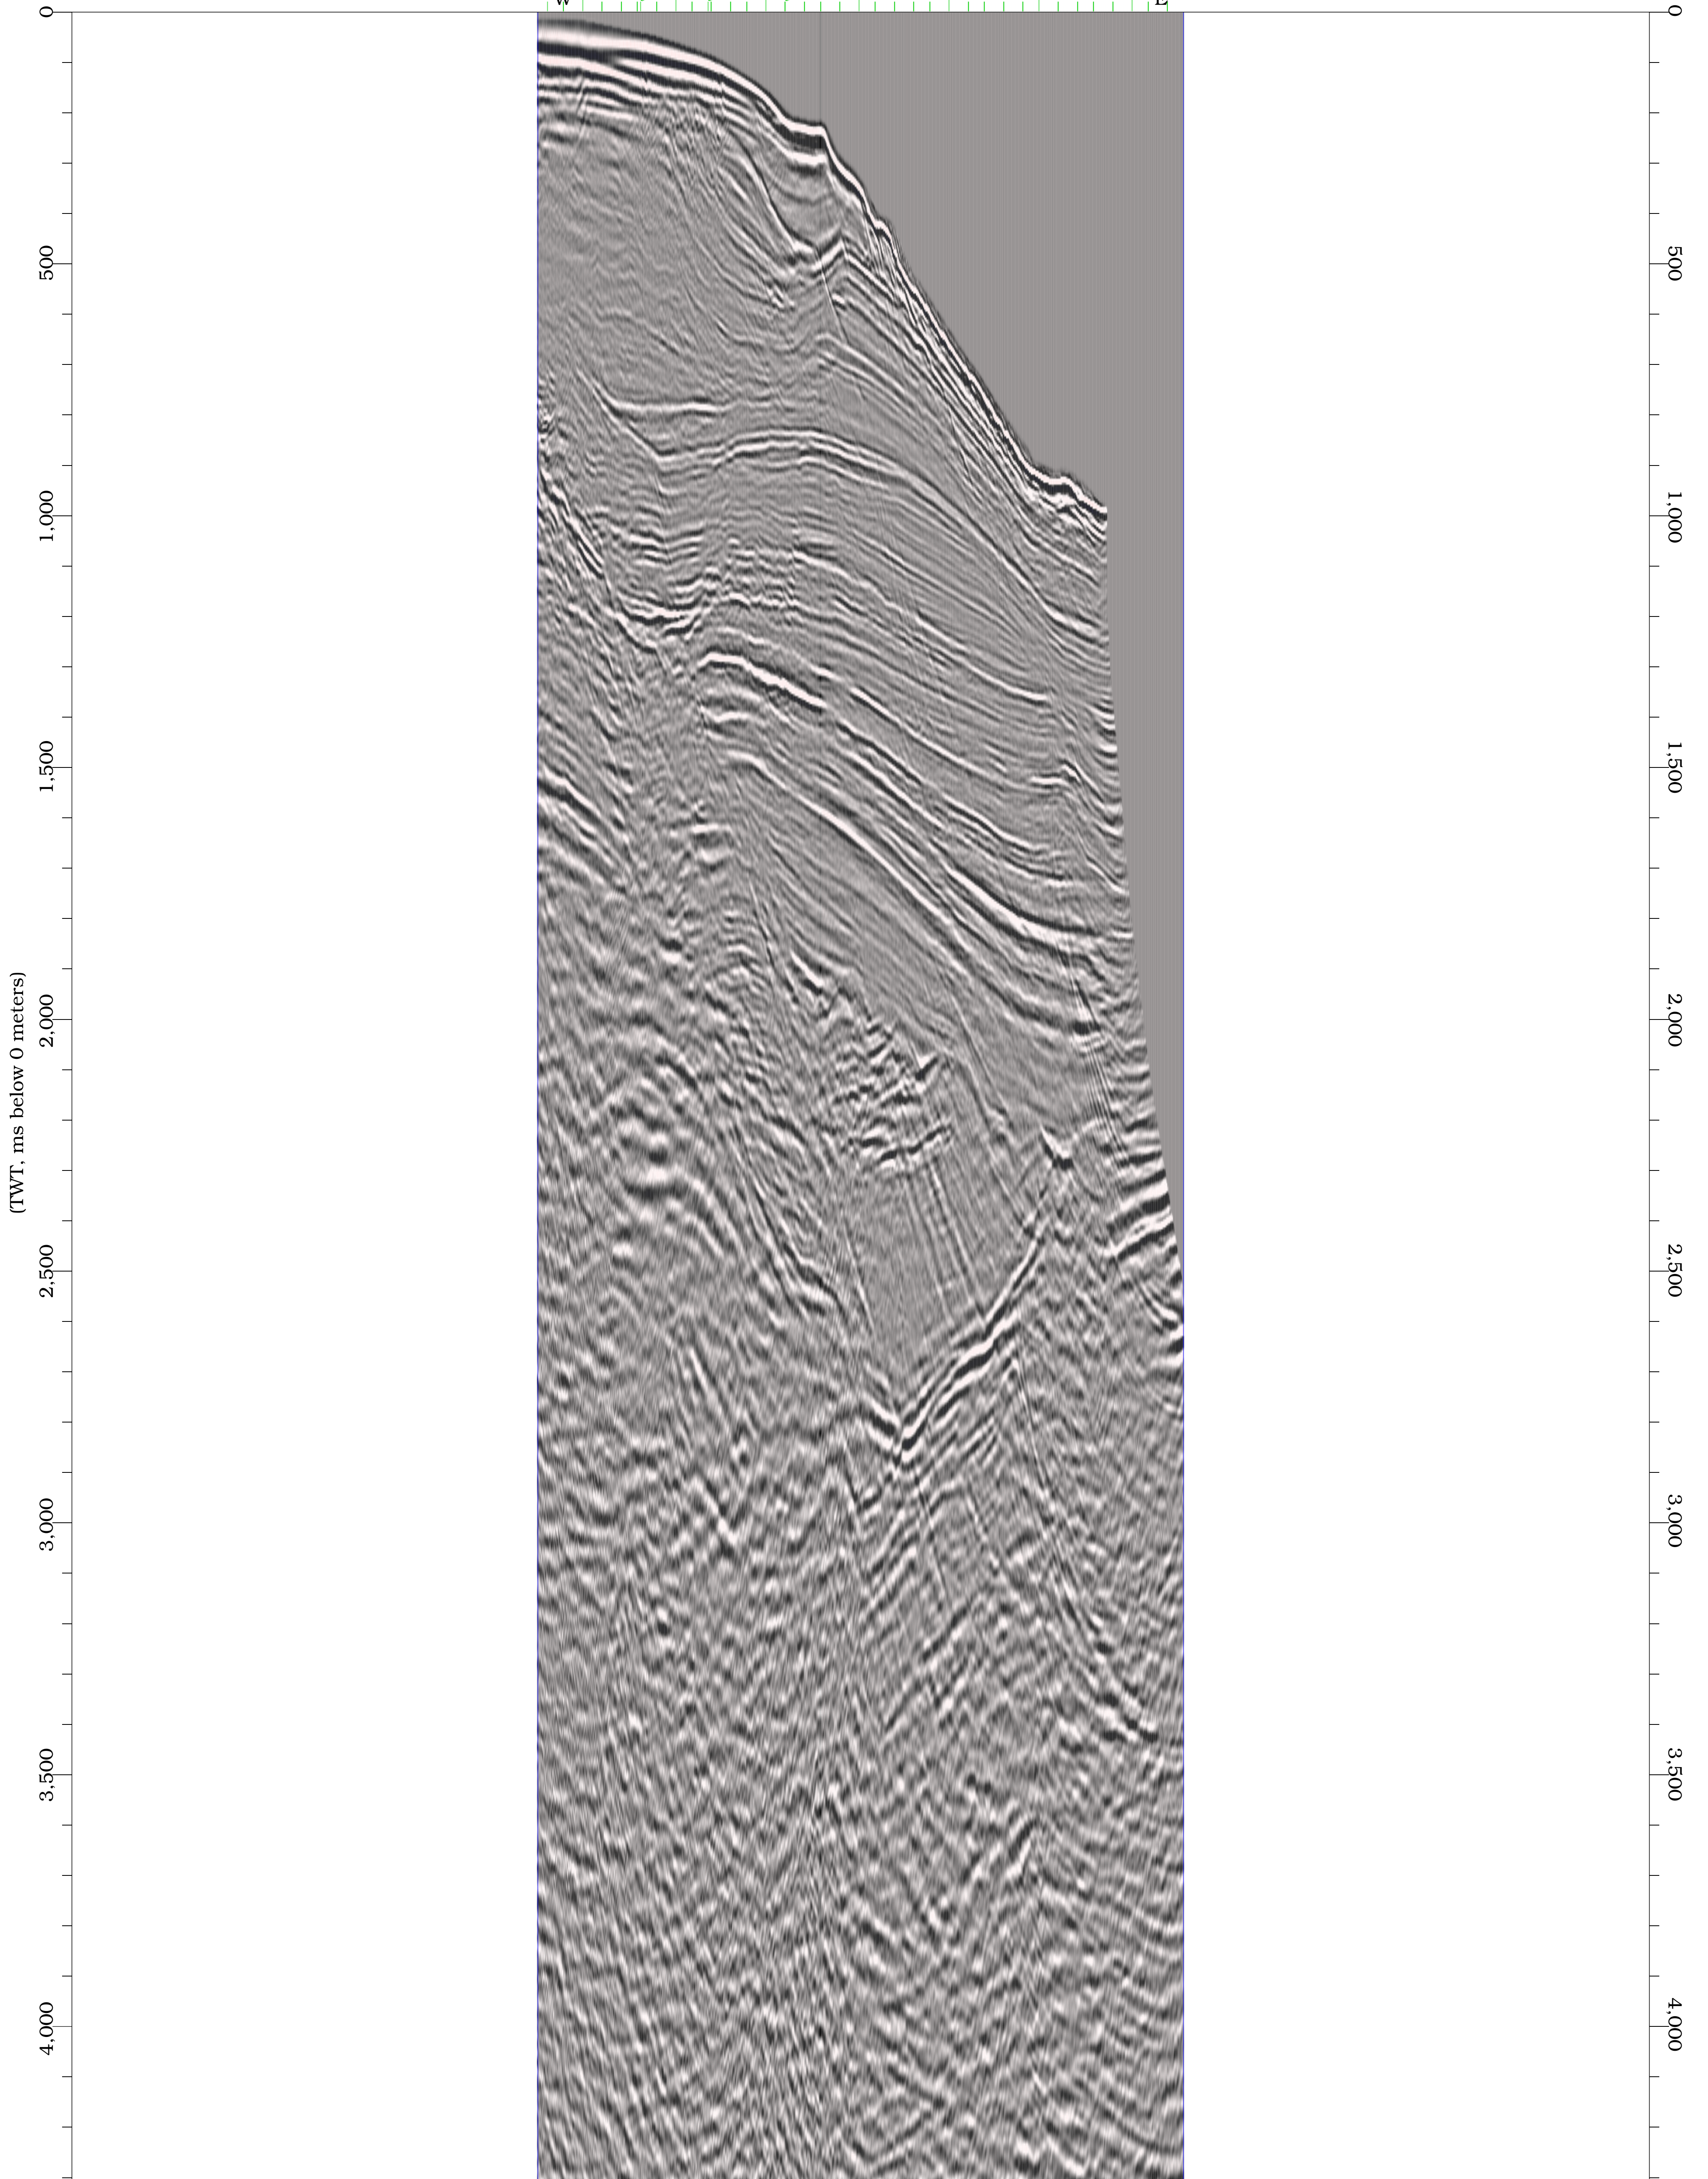

df80-57
mig.2v2, UNKNOWN (AGC)

W 150 200 250 300 350 400 450 E

LUCANO_101 - ALL_DATA	
Units:SPE Preferred Metric Datum:0.0 meters CRS:Monte Mario / Italy 2 DAEX	
LGC	eid10218234/3/2026