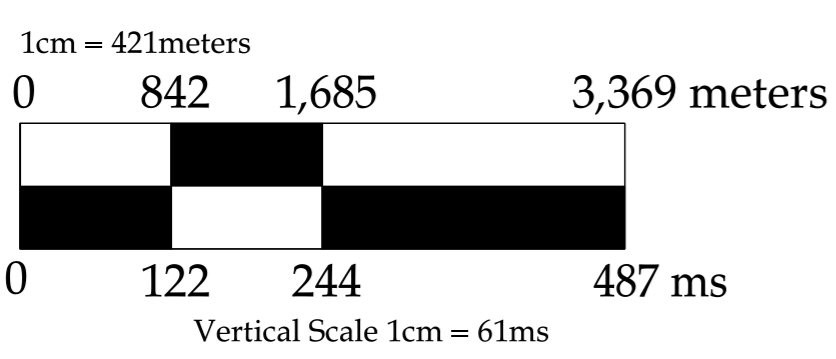

df80-57
mig.2v2, UNKNOWN (AGC)

W 150 200 250 300 350 400 450 E

LUCANO_101 - ALL_DATA	
Units:SPE Preferred Metric Datum:0.0 meters CRS:Monte Mario / Italy 2 DAEX	
LGC	eid10218234/3/2026