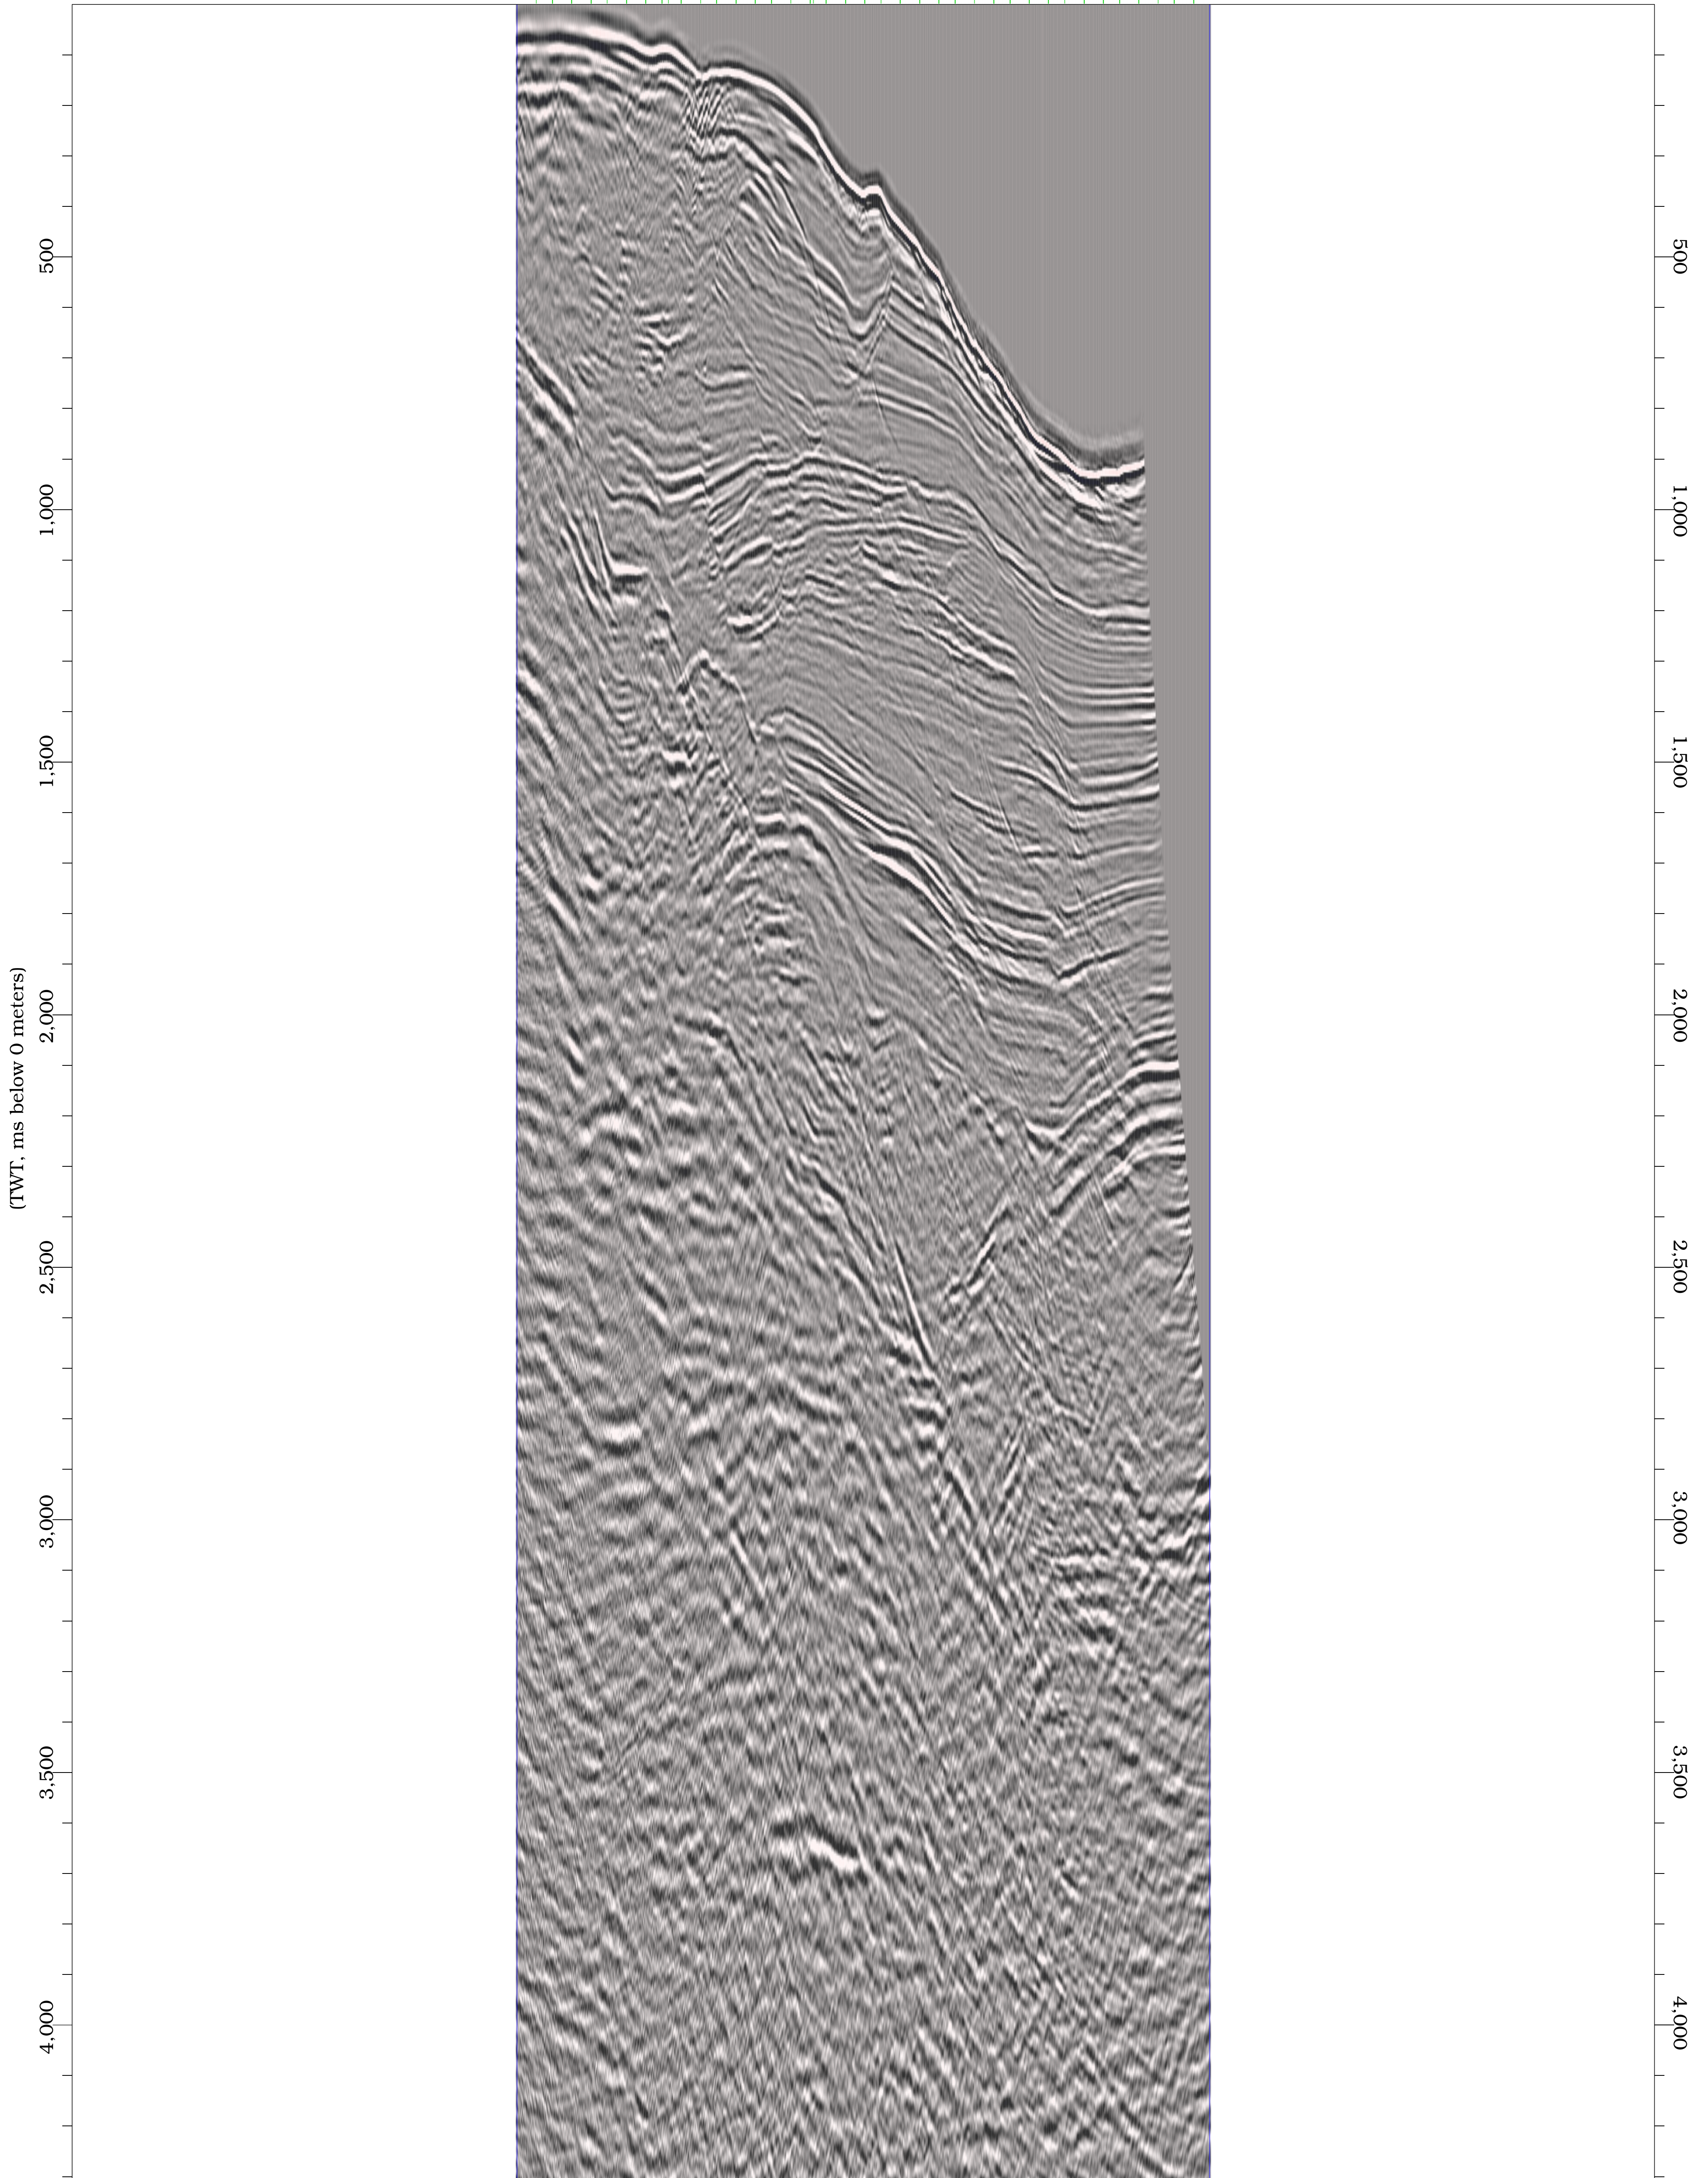

df80-56
mig.2v2, UNKNOWN (AGC)

W 150 200 250 300 350 400 450 E

LUCANO_101 - ALL_DATA	
Units:SPE Preferred Metric Datum:0.0 meters CRS:Monte Mario / Italy 2 DAEX	
LGC	eid10218234/3/2026