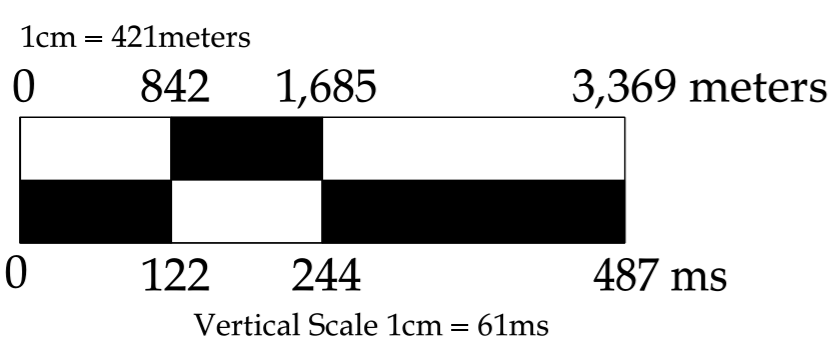

df80-56
mig.2v2, UNKNOWN (AGC)

W 150 200 250 300 350 400 450 E

LUCANO_101 - ALL_DATA	
Units:SPE Preferred Metric Datum:0.0 meters CRS:Monte Mario / Italy 2 DAEX	
LGC	eid10218234/3/2026