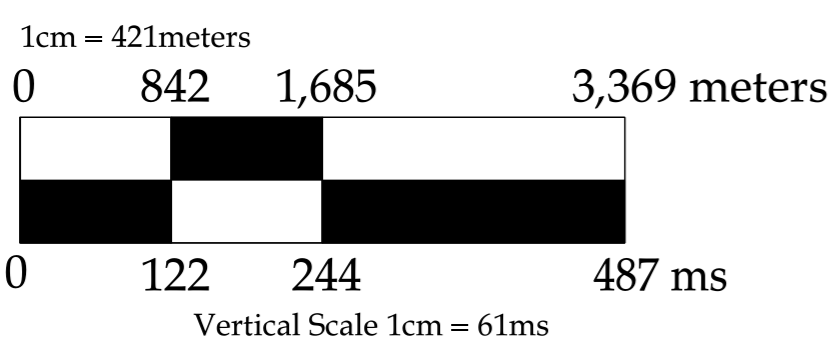

D82-17
mig160001.2v2, UPGRADE

S 100 150 200 250 300 350 400 450 N

AQUI_101 - ALL_DATA	
Units:SPE Preferred Metric Datum:0.0 meters CRS:Monte Mario / Italy 2 DAEX	
LGC	eid10218234/3/2026