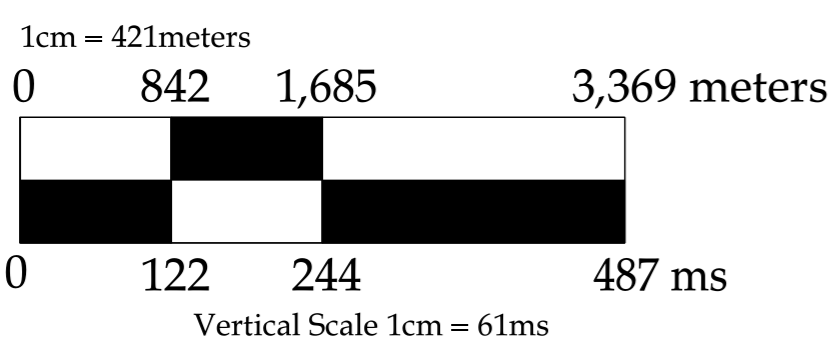

D82-07
stk160001.2v2, UPGRADE

W 150 200 250 300 350 E

AQUI_101 - ALL_DATA	
Units:SPE Preferred Metric	
Datum:0.0 meters	
CRS:Monte Mario / Italy 2 DAEX	
LGC	eid10218234/3/2026