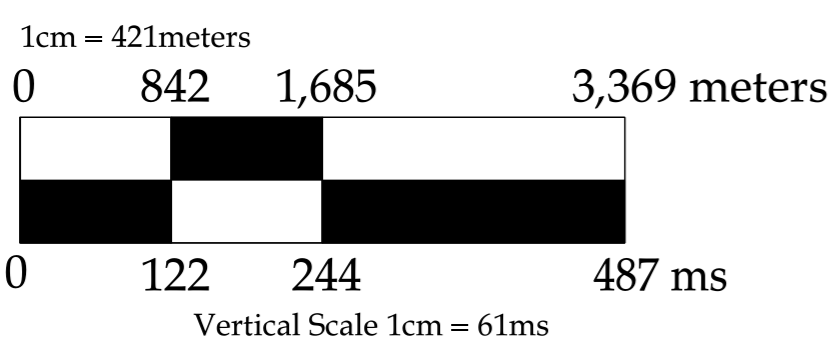

D82-07
mig160001.2v2, UPGRADE

W 150 200 250 300 350 E

AQUI_101 - ALL_DATA	
Units:SPE Preferred Metric Datum:0.0 meters CRS:Monte Mario / Italy 2 DAEX	
LGC	eid10218234/3/2026