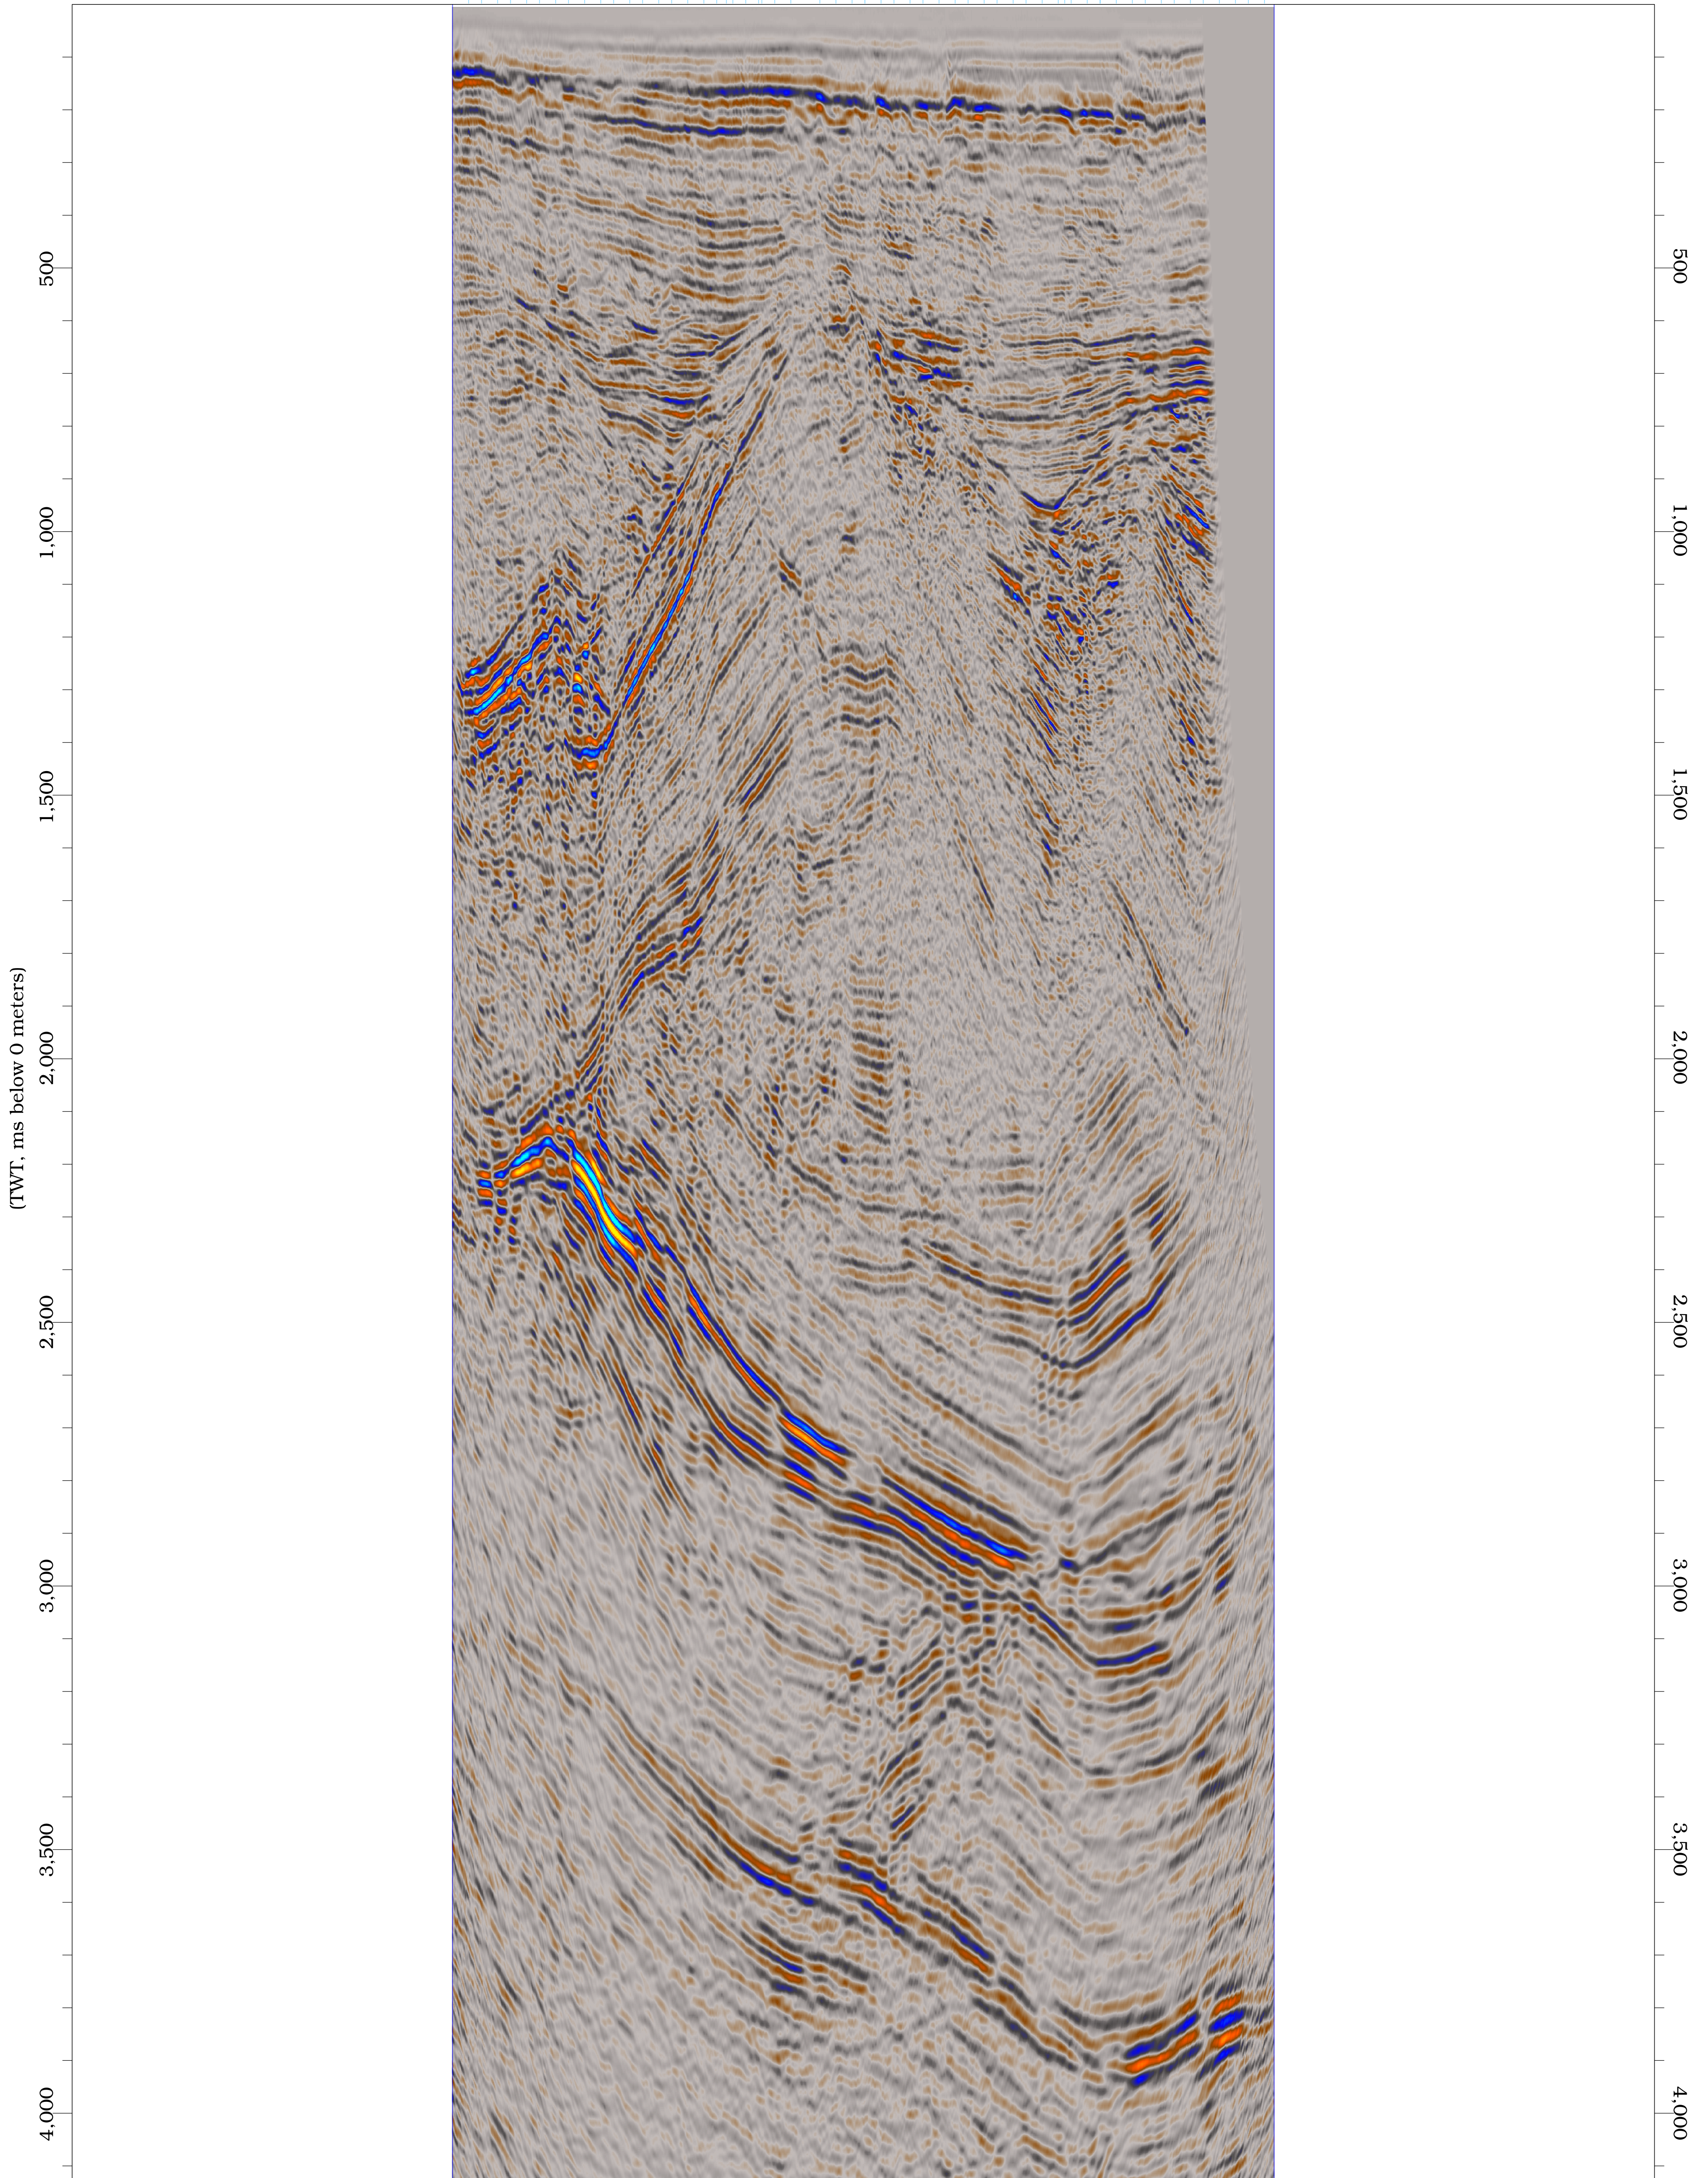

B83-97  
mig160001.2v2, UPGRADE

NW 150 200 250 300 350 400 450 500 550 600 SE 650

**ADRIANEW\_101 - ALL\_DATA**

Units:SPE Preferred Metric  
Datum:0.0 meters  
CRS:Monte Mario / Italy 2 DAEX

**LGC**

eid10218232/24/2026