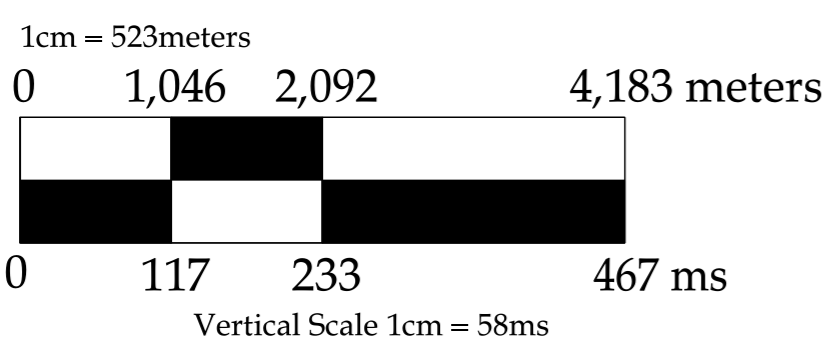

B83-97  
mig160001.2v2, UPGRADE

NW 150 200 250 300 350 400 450 500 550 600 SE 650

**ADRIANEW\_101 - ALL\_DATA**

Units:SPE Preferred Metric  
Datum:0.0 meters  
CRS:Monte Mario / Italy 2 DAEX

**LGC**

eid10218232/24/2026