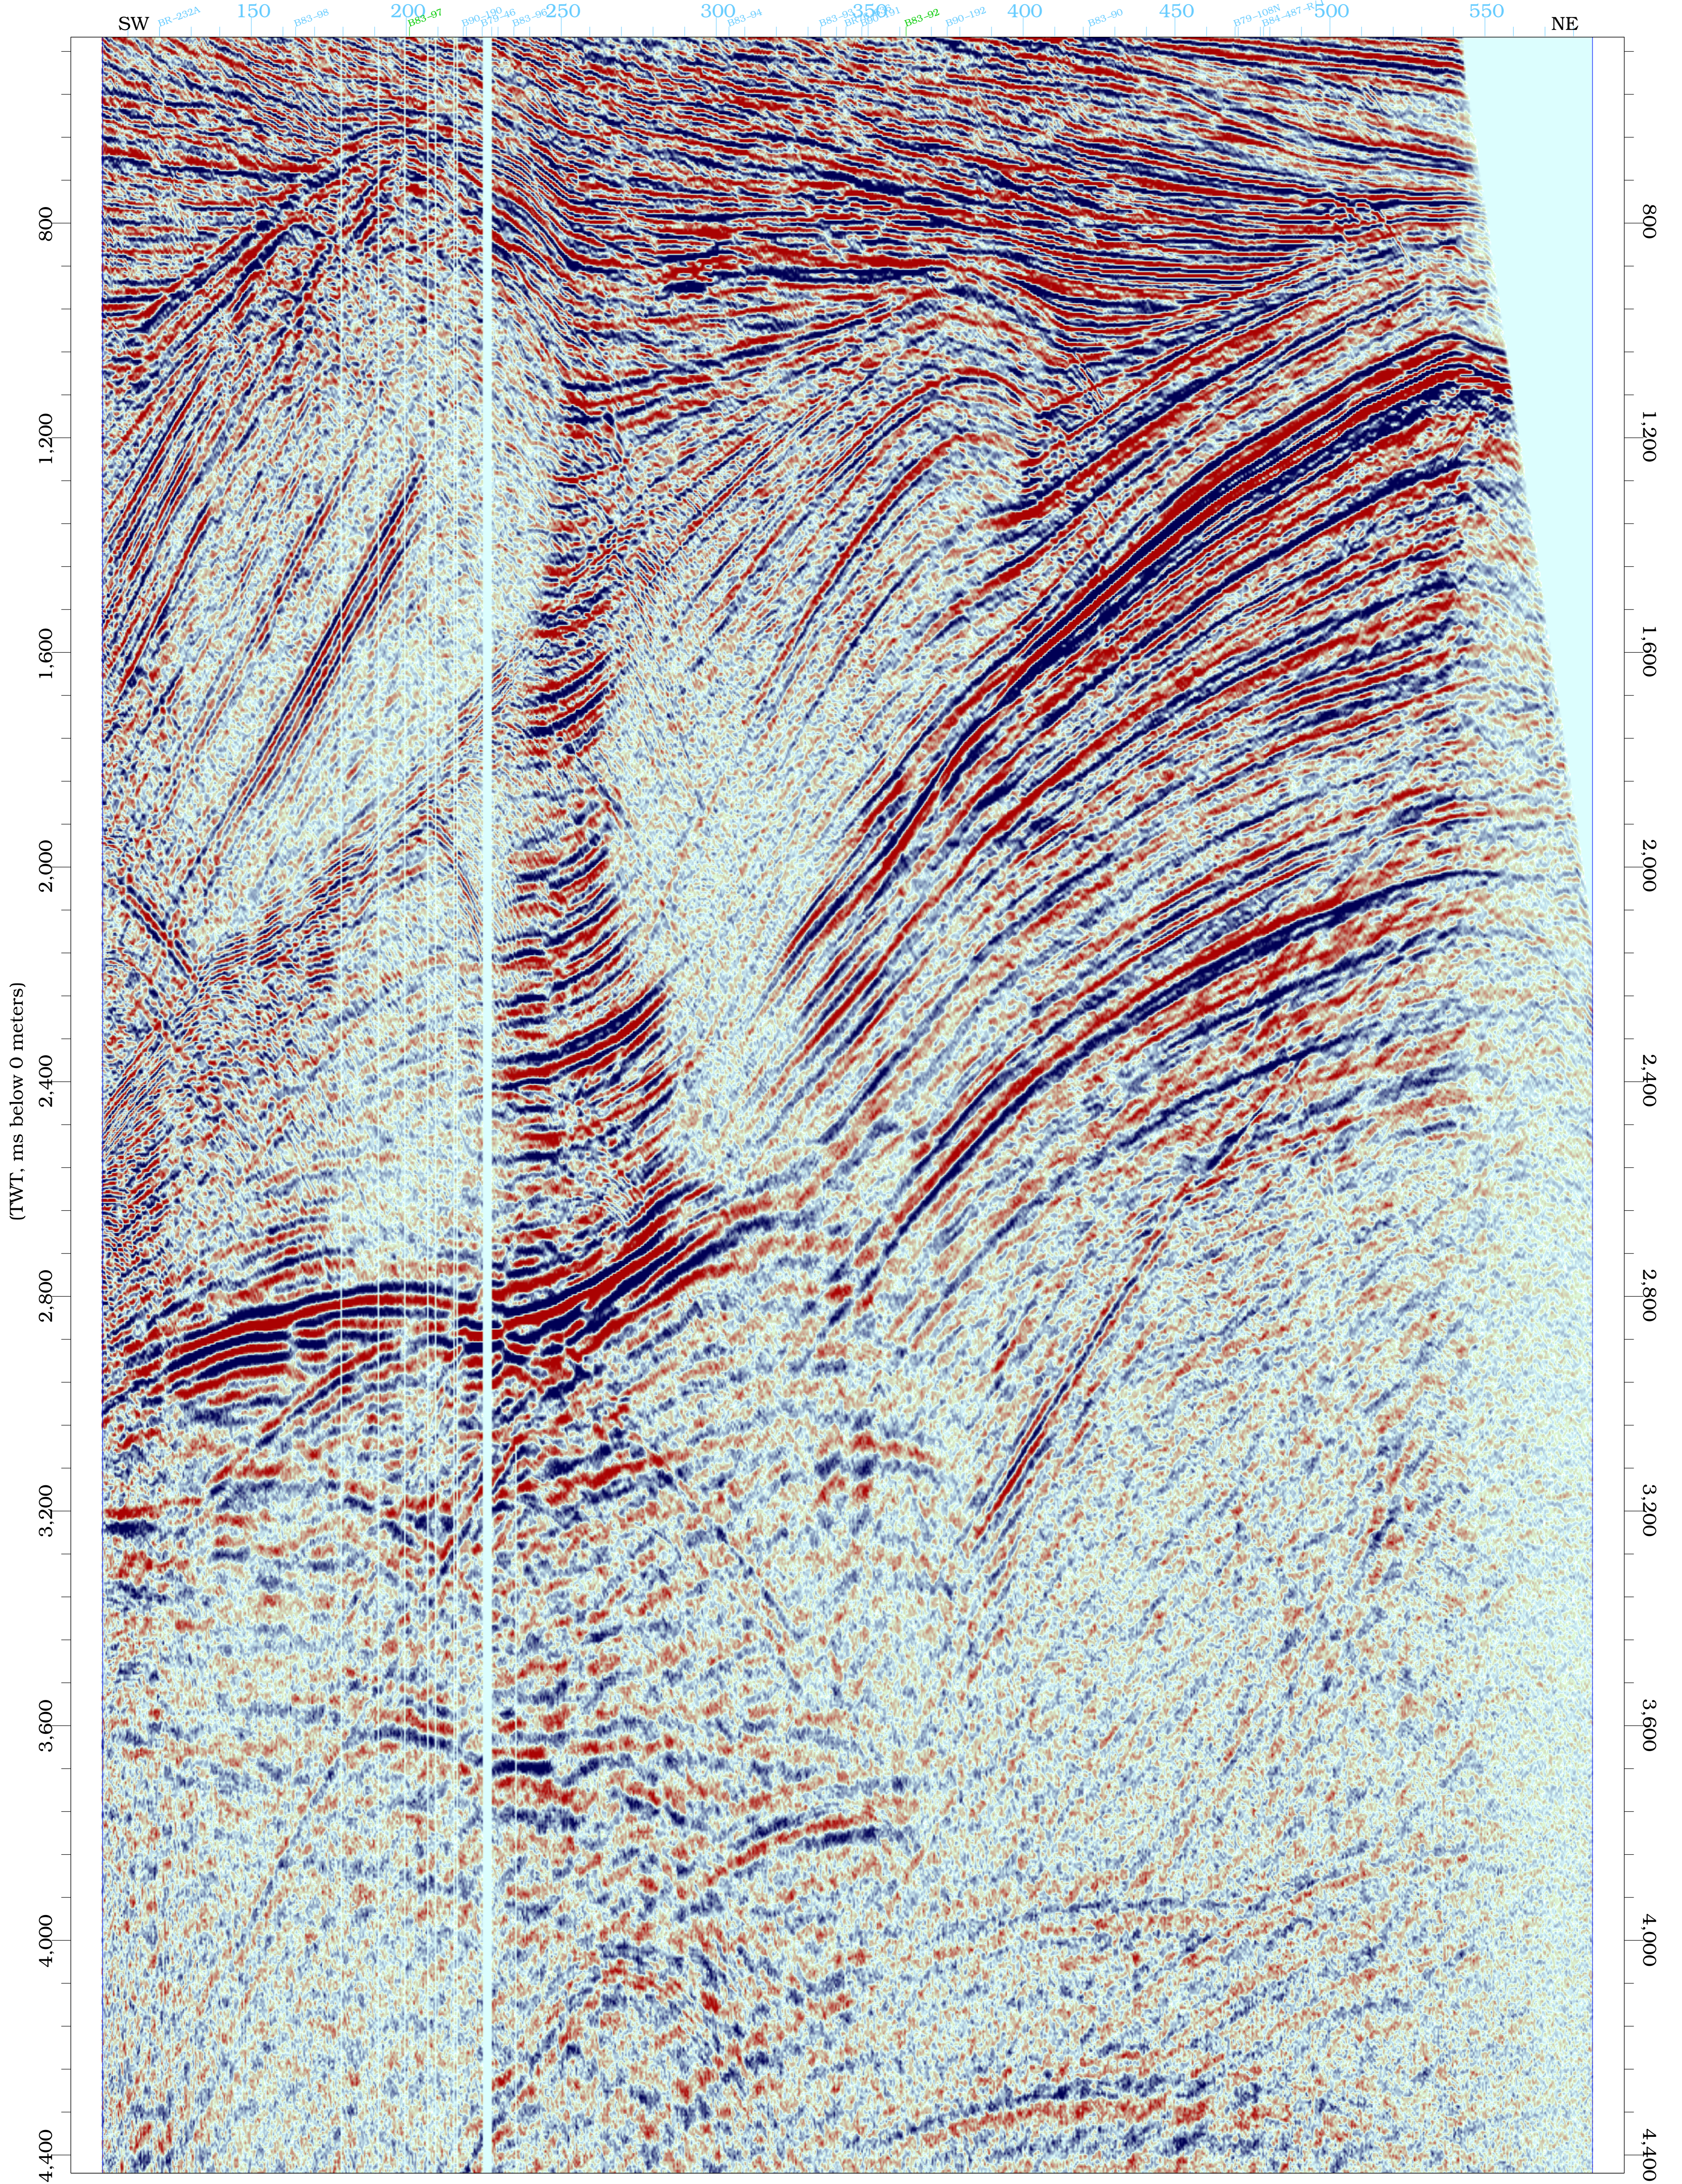

B83-104
STKTA.2v2. SEG_Y_Import

ADRIANEW_101 - ALL_DATA	
Units:SPE Preferred Metric	
Datum:0.0 meters	
CRS:Monte Mario / Italy 2 DAEX	
LGC	eid10218233/16/2026