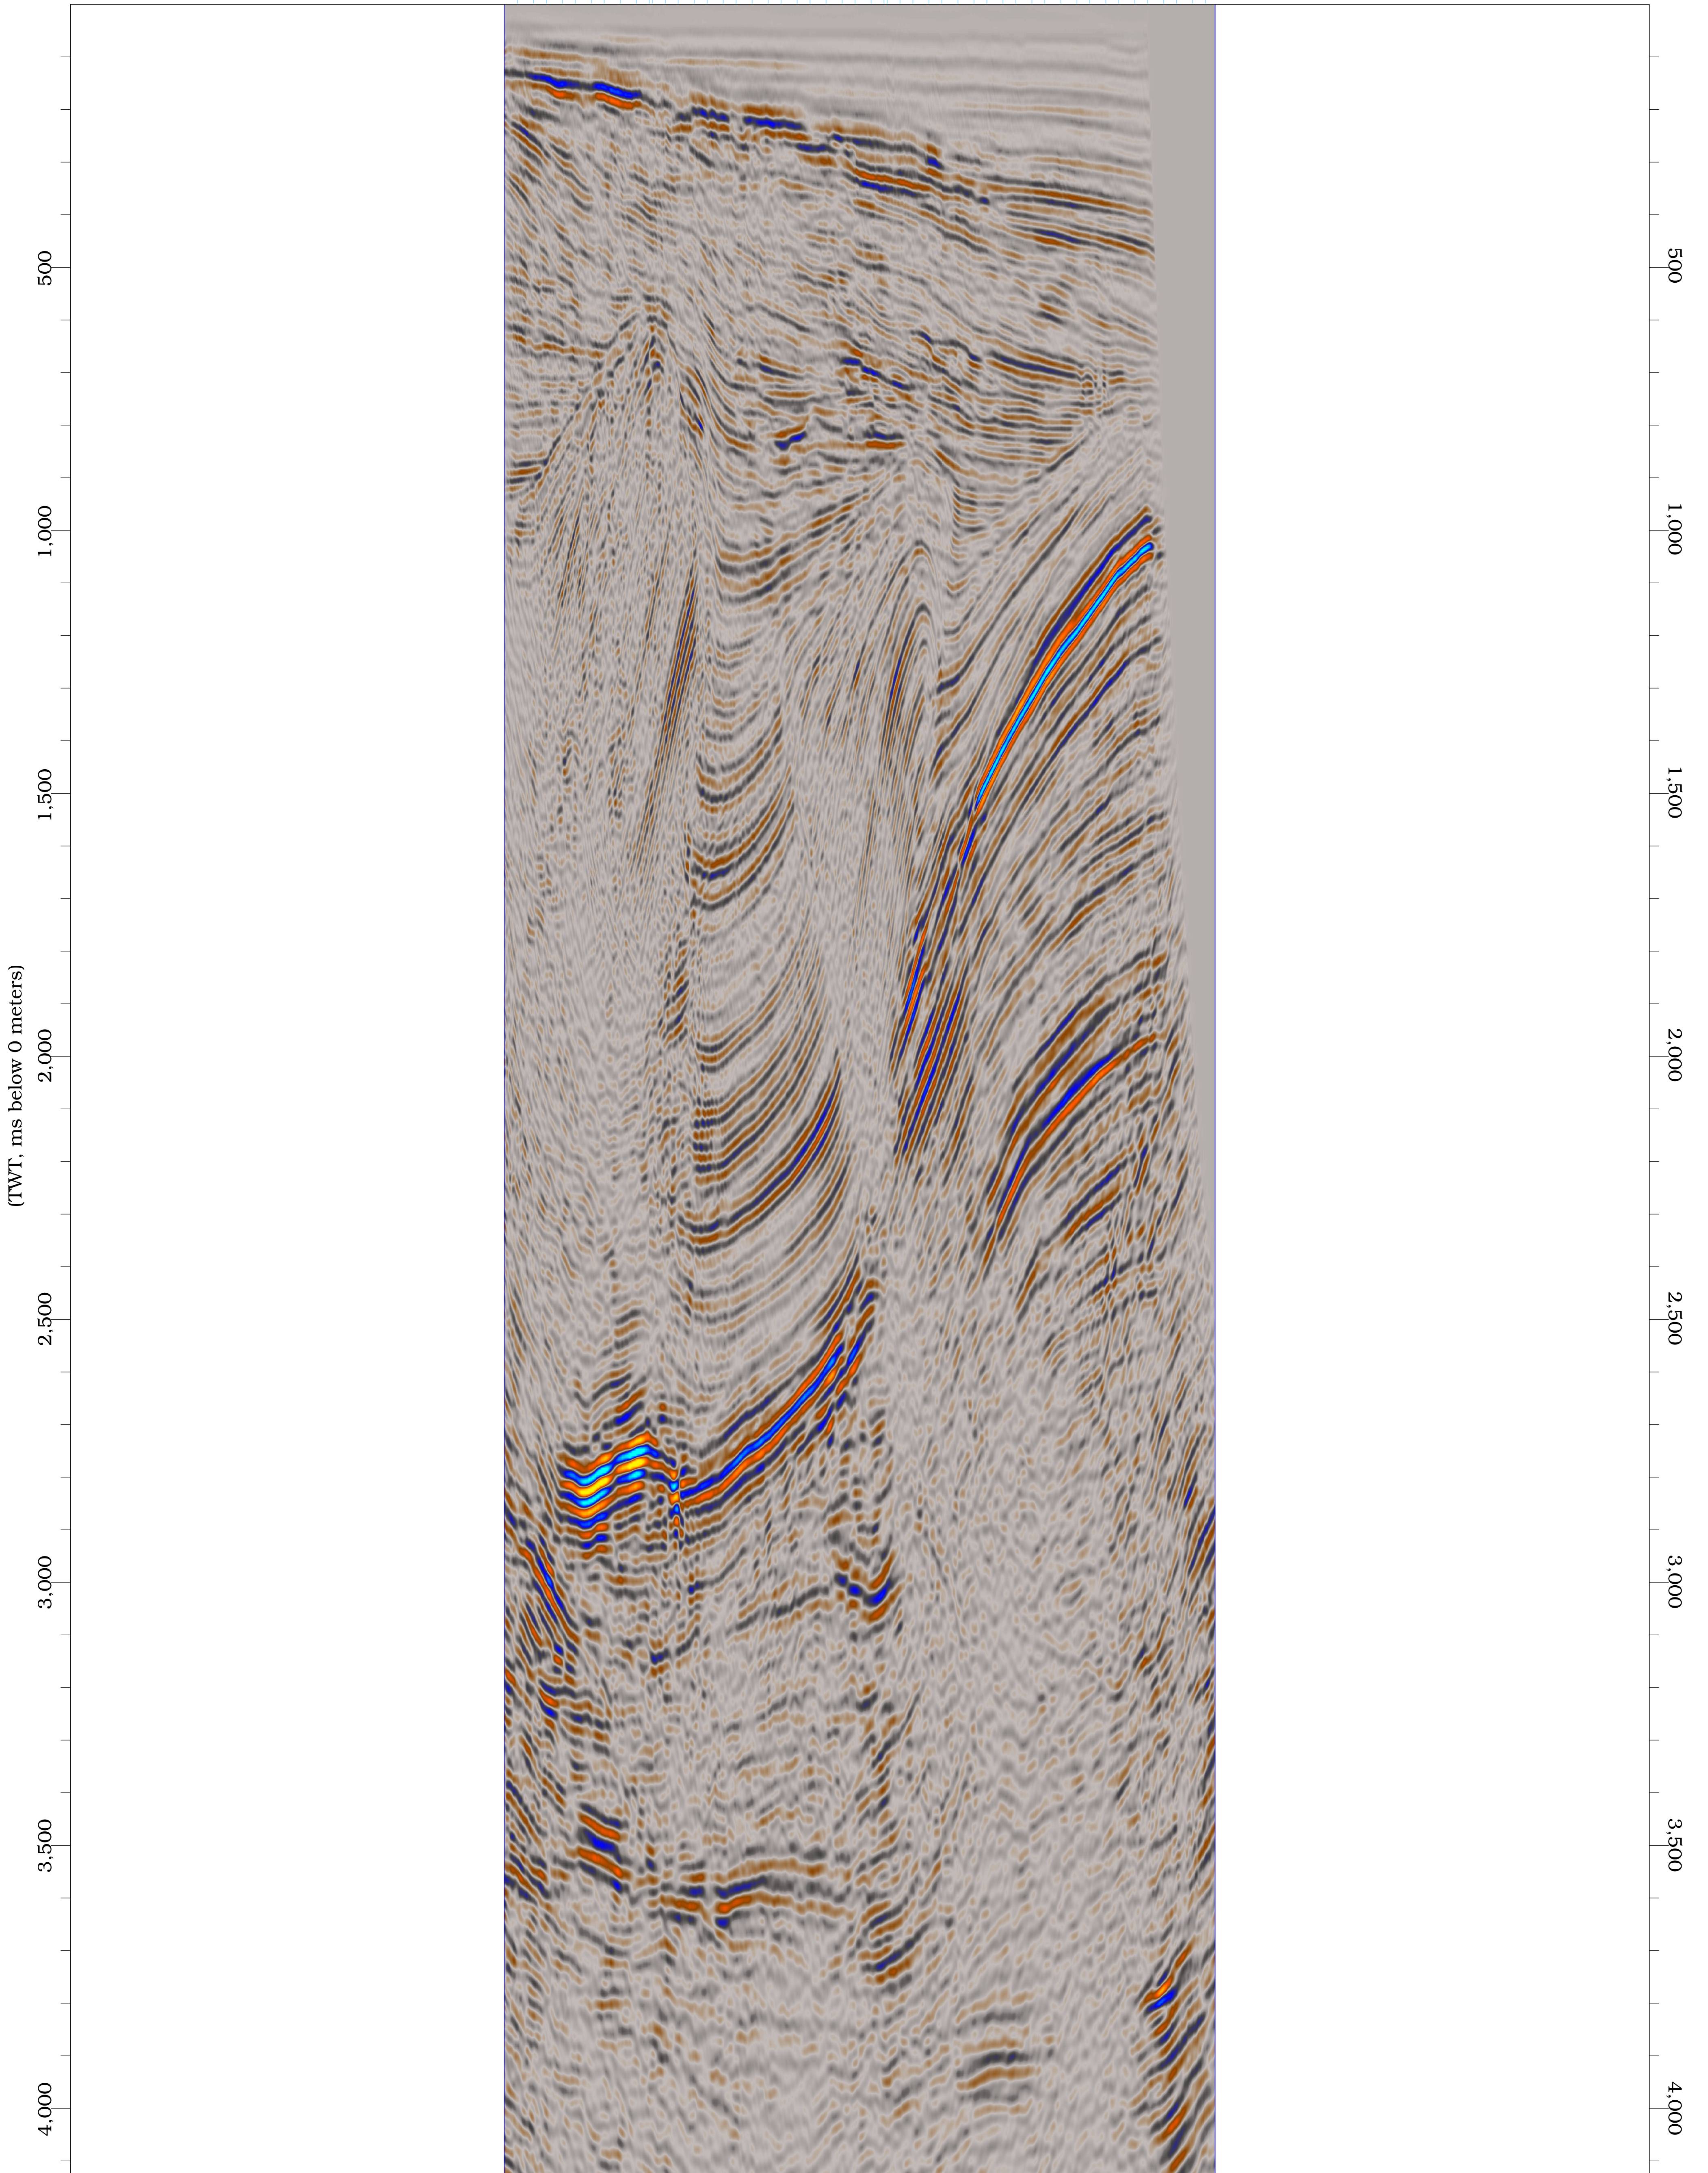

B83-104
mig160001.2v2, UPGRADE

SW 150 200 250 300 350 400 450 500 550 NE

ADRIANEW_101 - ALL_DATA

Units:SPE Preferred Metric
Datum:0.0 meters
CRS:Monte Mario / Italy 2 DAEX

LGC | eid10218232/24/2026