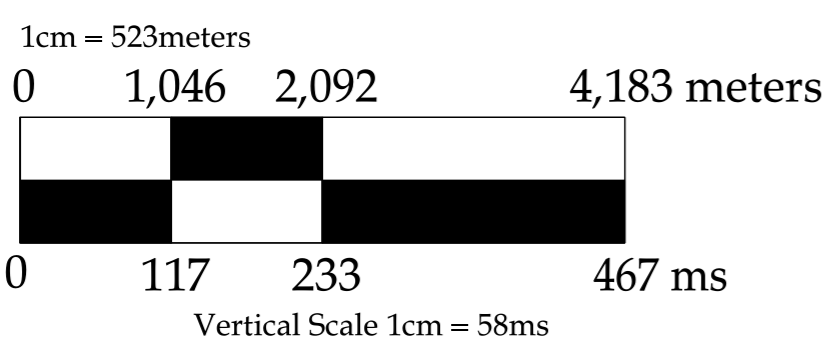

B83-104
mig160001.2v2, UPGRADE

SW 150 200 250 300 350 400 450 500 550 NE

ADRIANEW_101 - ALL_DATA

Units:SPE Preferred Metric
Datum:0.0 meters
CRS:Monte Mario / Italy 2 DAEX

LGC | eid10218232/24/2026