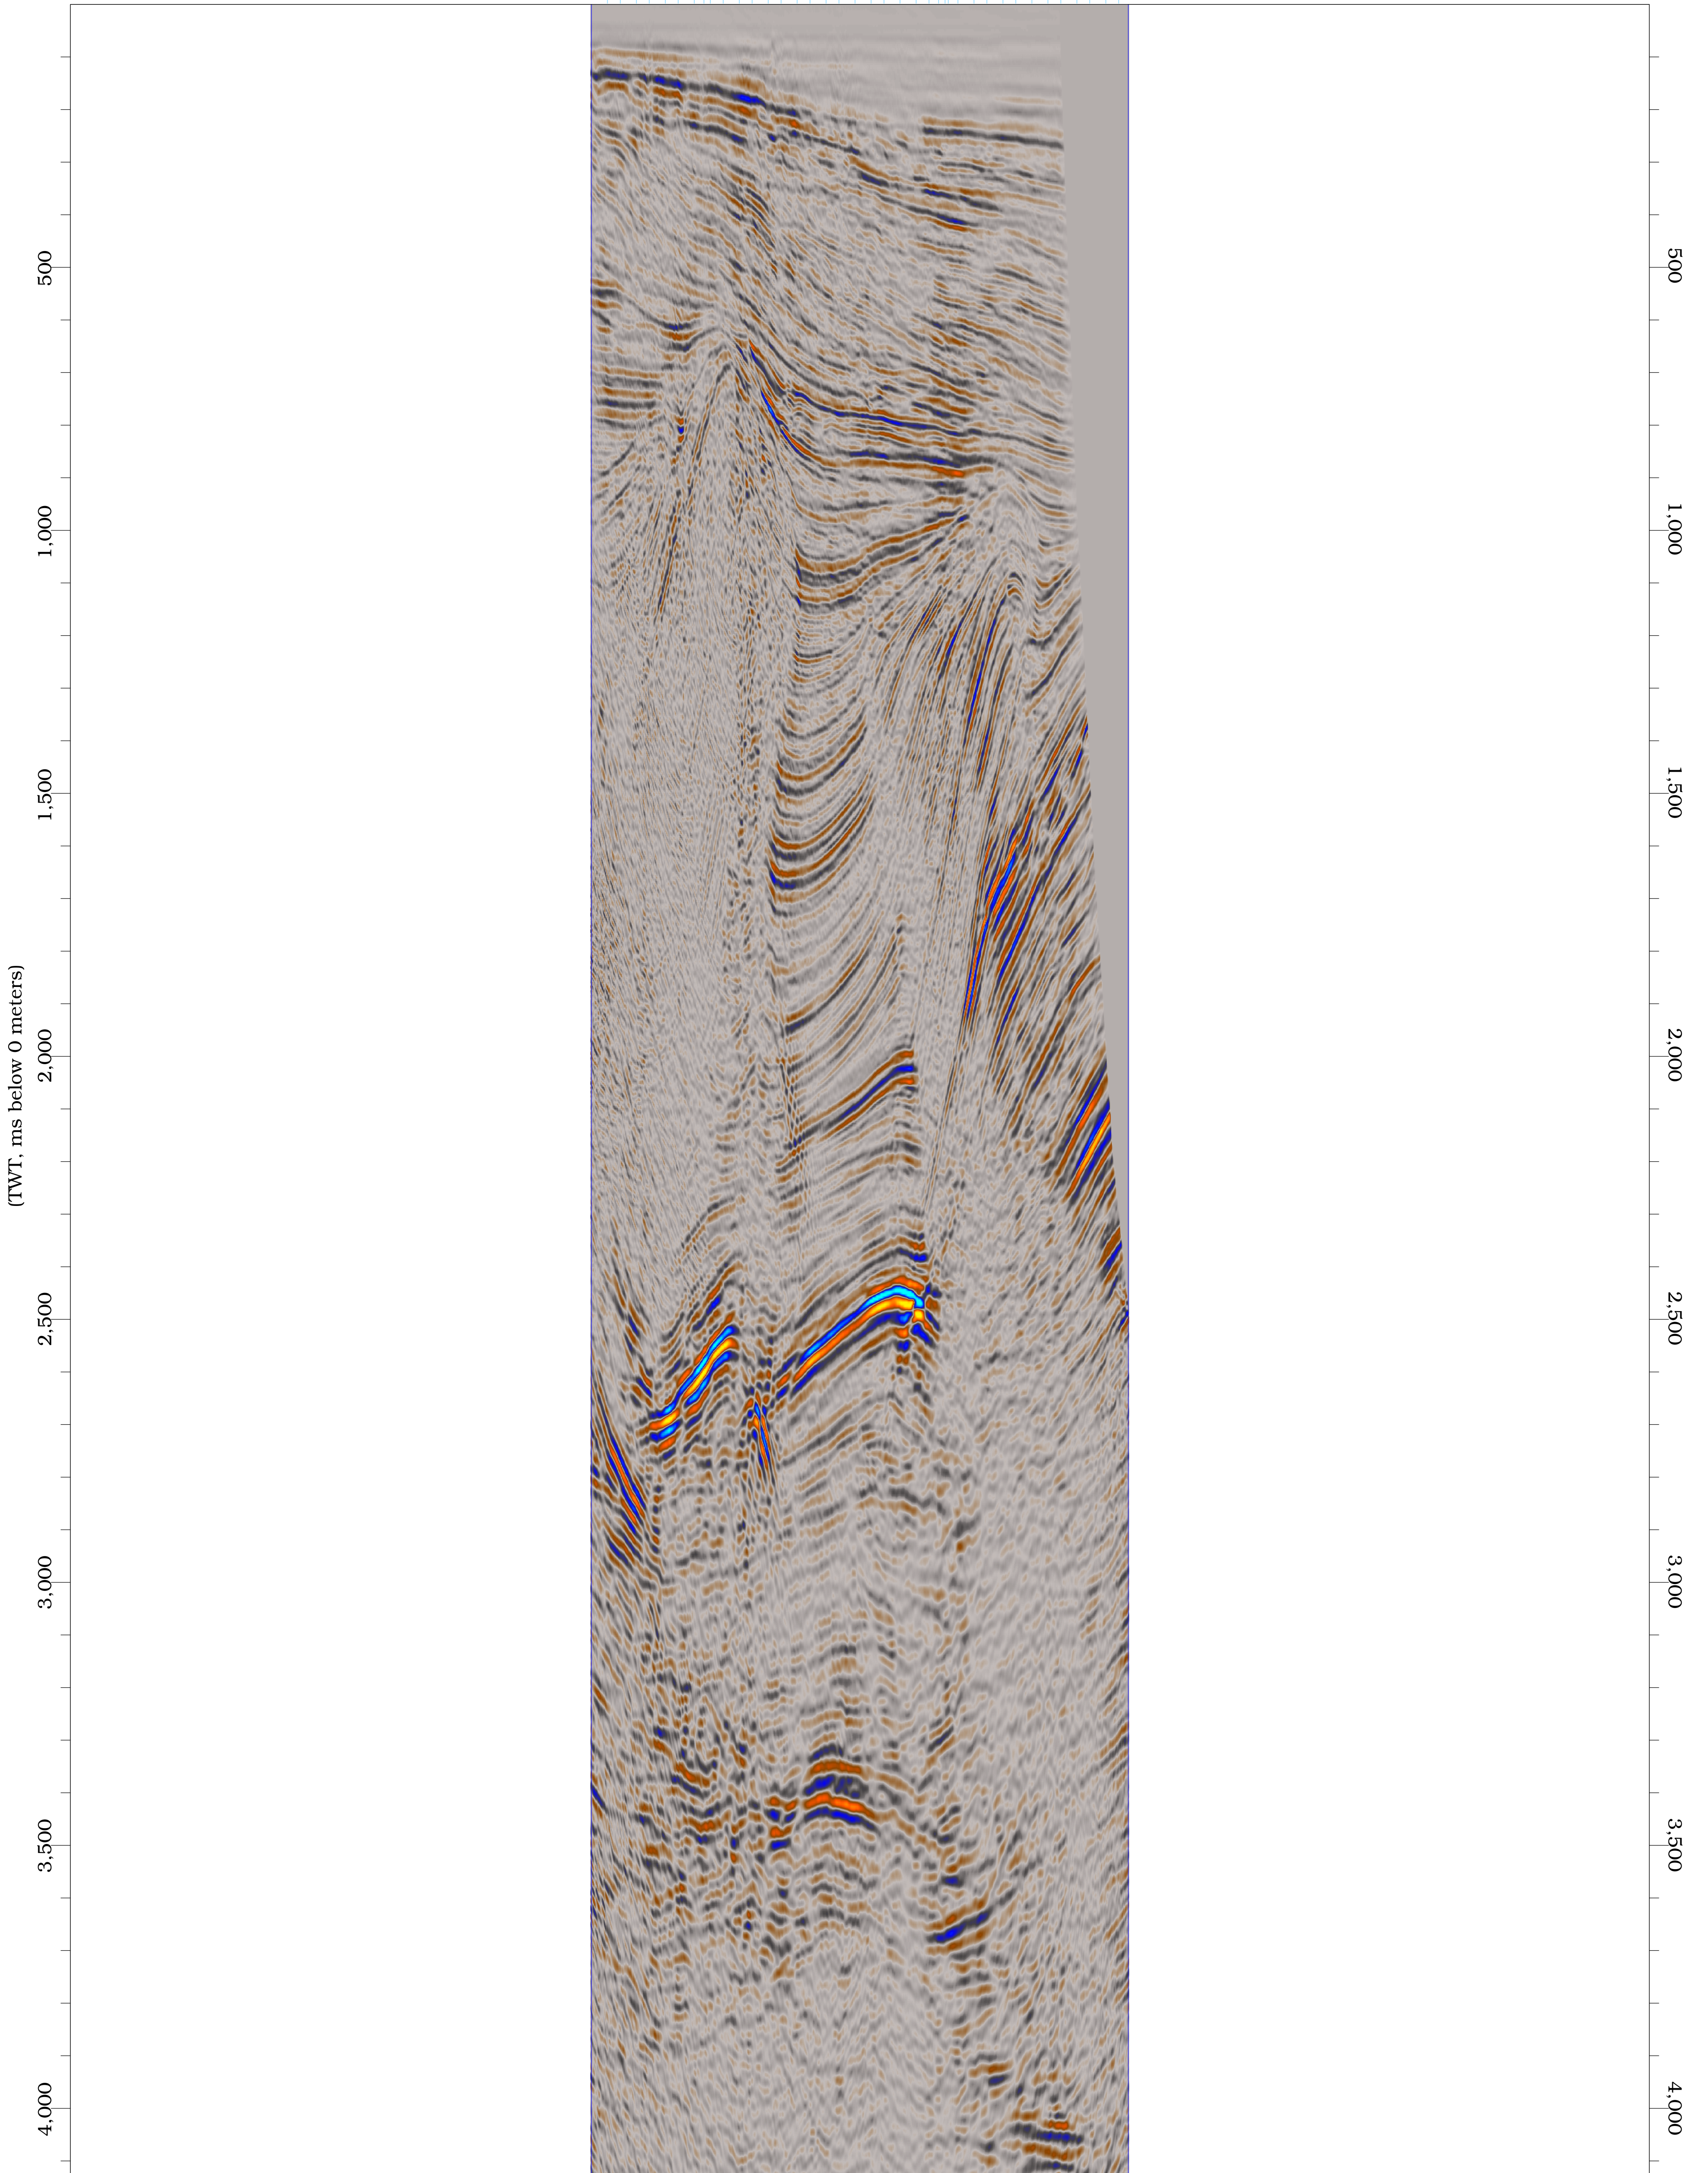

B83-102
mig160001.2v2, UPGRADE

SW 150 200 250 300 350 400 450 NE

ADRIANEW_101 - ALL_DATA

Units:SPE Preferred Metric
Datum:0.0 meters
CRS:Monte Mario / Italy 2 DAEX

LGC | eid10218232/24/2026