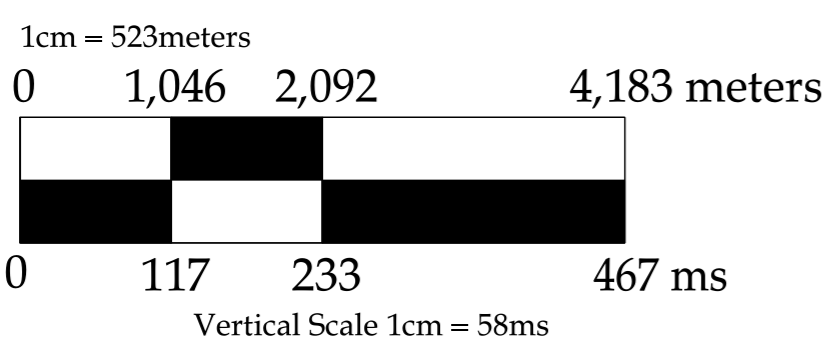

B83-102
mig160001.2v2, UPGRADE

SW 150 200 250 300 350 400 450 NE

ADRIANEW_101 - ALL_DATA

Units:SPE Preferred Metric
Datum:0.0 meters
CRS:Monte Mario / Italy 2 DAEX

LGC | eid10218232/24/2026