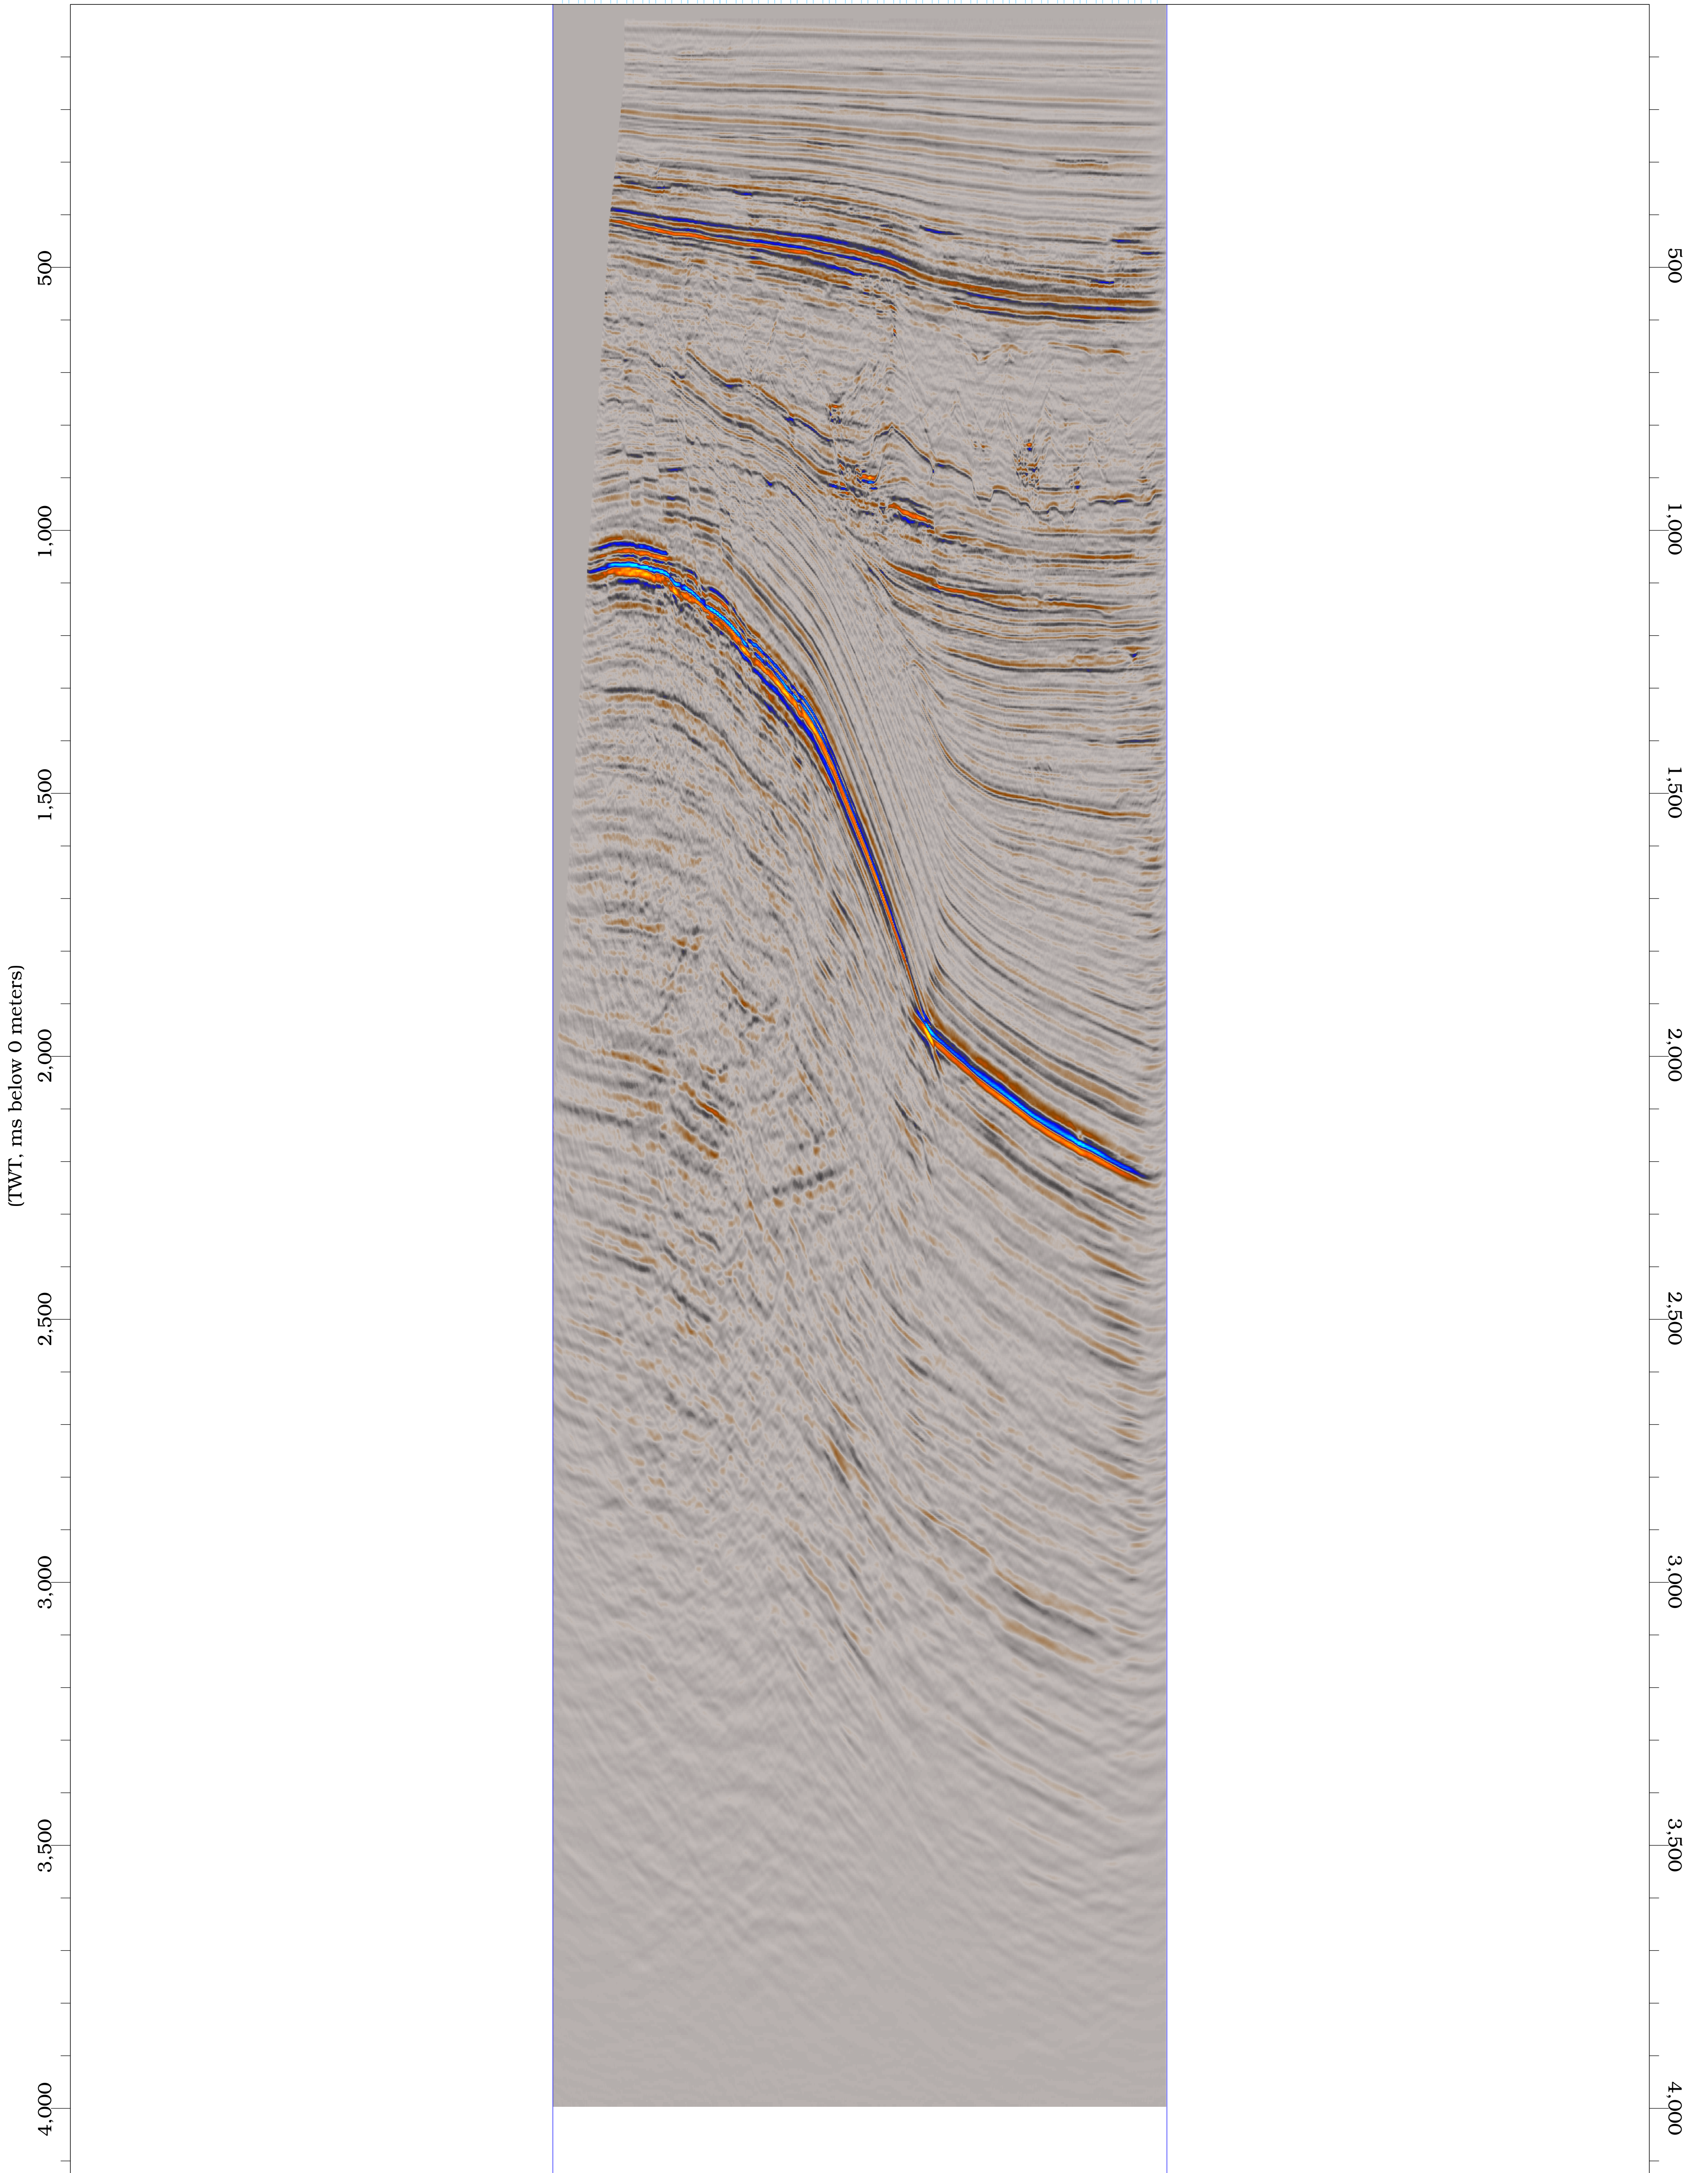

B90-194
mig160001.2v2, UPGRADE

50 150 250 350 450 550 650 750
NW SE

ADRIANEW_101 - ALL_DATA

Units:SPE Preferred Metric
Datum:0.0 meters
CRS:Monte Mario / Italy 2 DAEX

LGC

eid10218232/24/2026