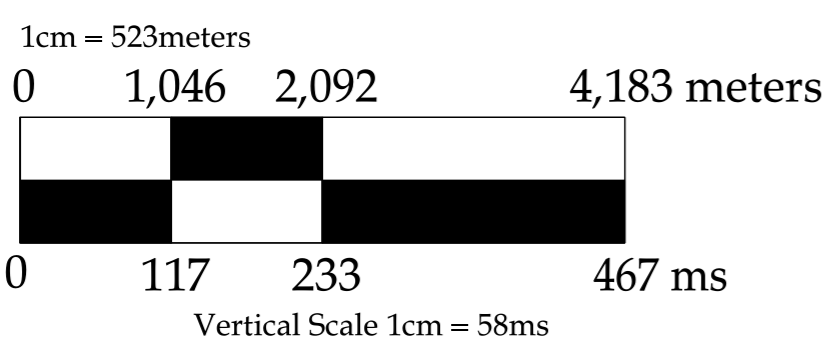

B90-194
mig160001.2v2, UPGRADE

50 150 250 350 450 550 650 750
NW SE

ADRIANEW_101 - ALL_DATA

Units:SPE Preferred Metric
Datum:0.0 meters
CRS:Monte Mario / Italy 2 DAEX

LGC

eid10218232/24/2026