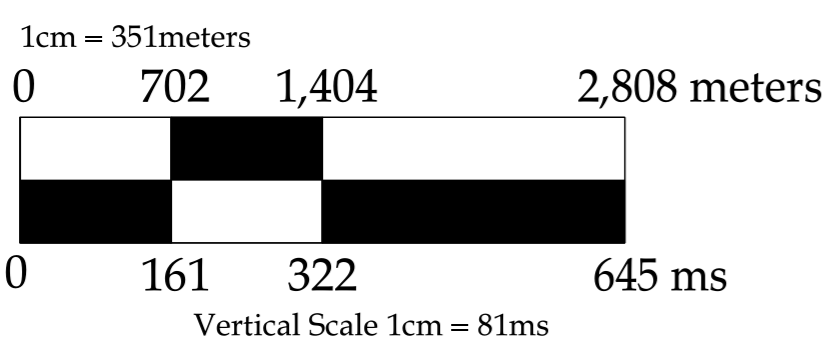

B79-107N
STFKN.2v2, SEG_Y_Import

ADRIANEW_101 - ALL_DATA

Units:SPE Preferred Metric
Datum:0.0 meters
CRS:Monte Mario / Italy 2 DAEX

LGC

eid10218233/16/2026