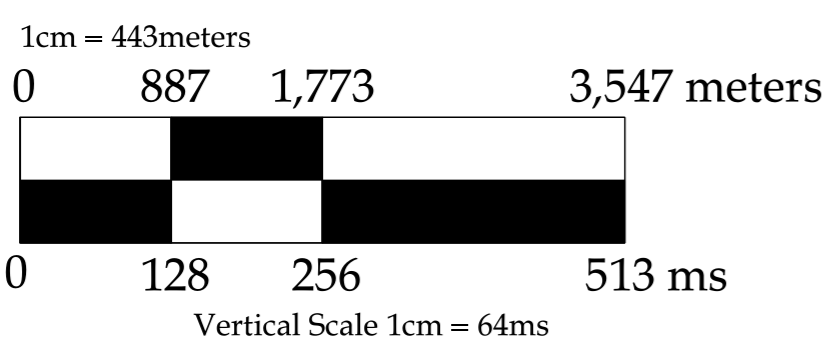

B81-179
stk160001.2v2, UPGRADE

SW 300 350 400 450 500 550 600 650 700 750 800 850 900 NE

APPENNINO_CNTRLE_101 - ALL_DATA

Units:SPE Preferred Metric
Datum:0.0 meters
CRS:Monte Mario / Italy 2 DAEX

LGC

eid10218234/1/2026