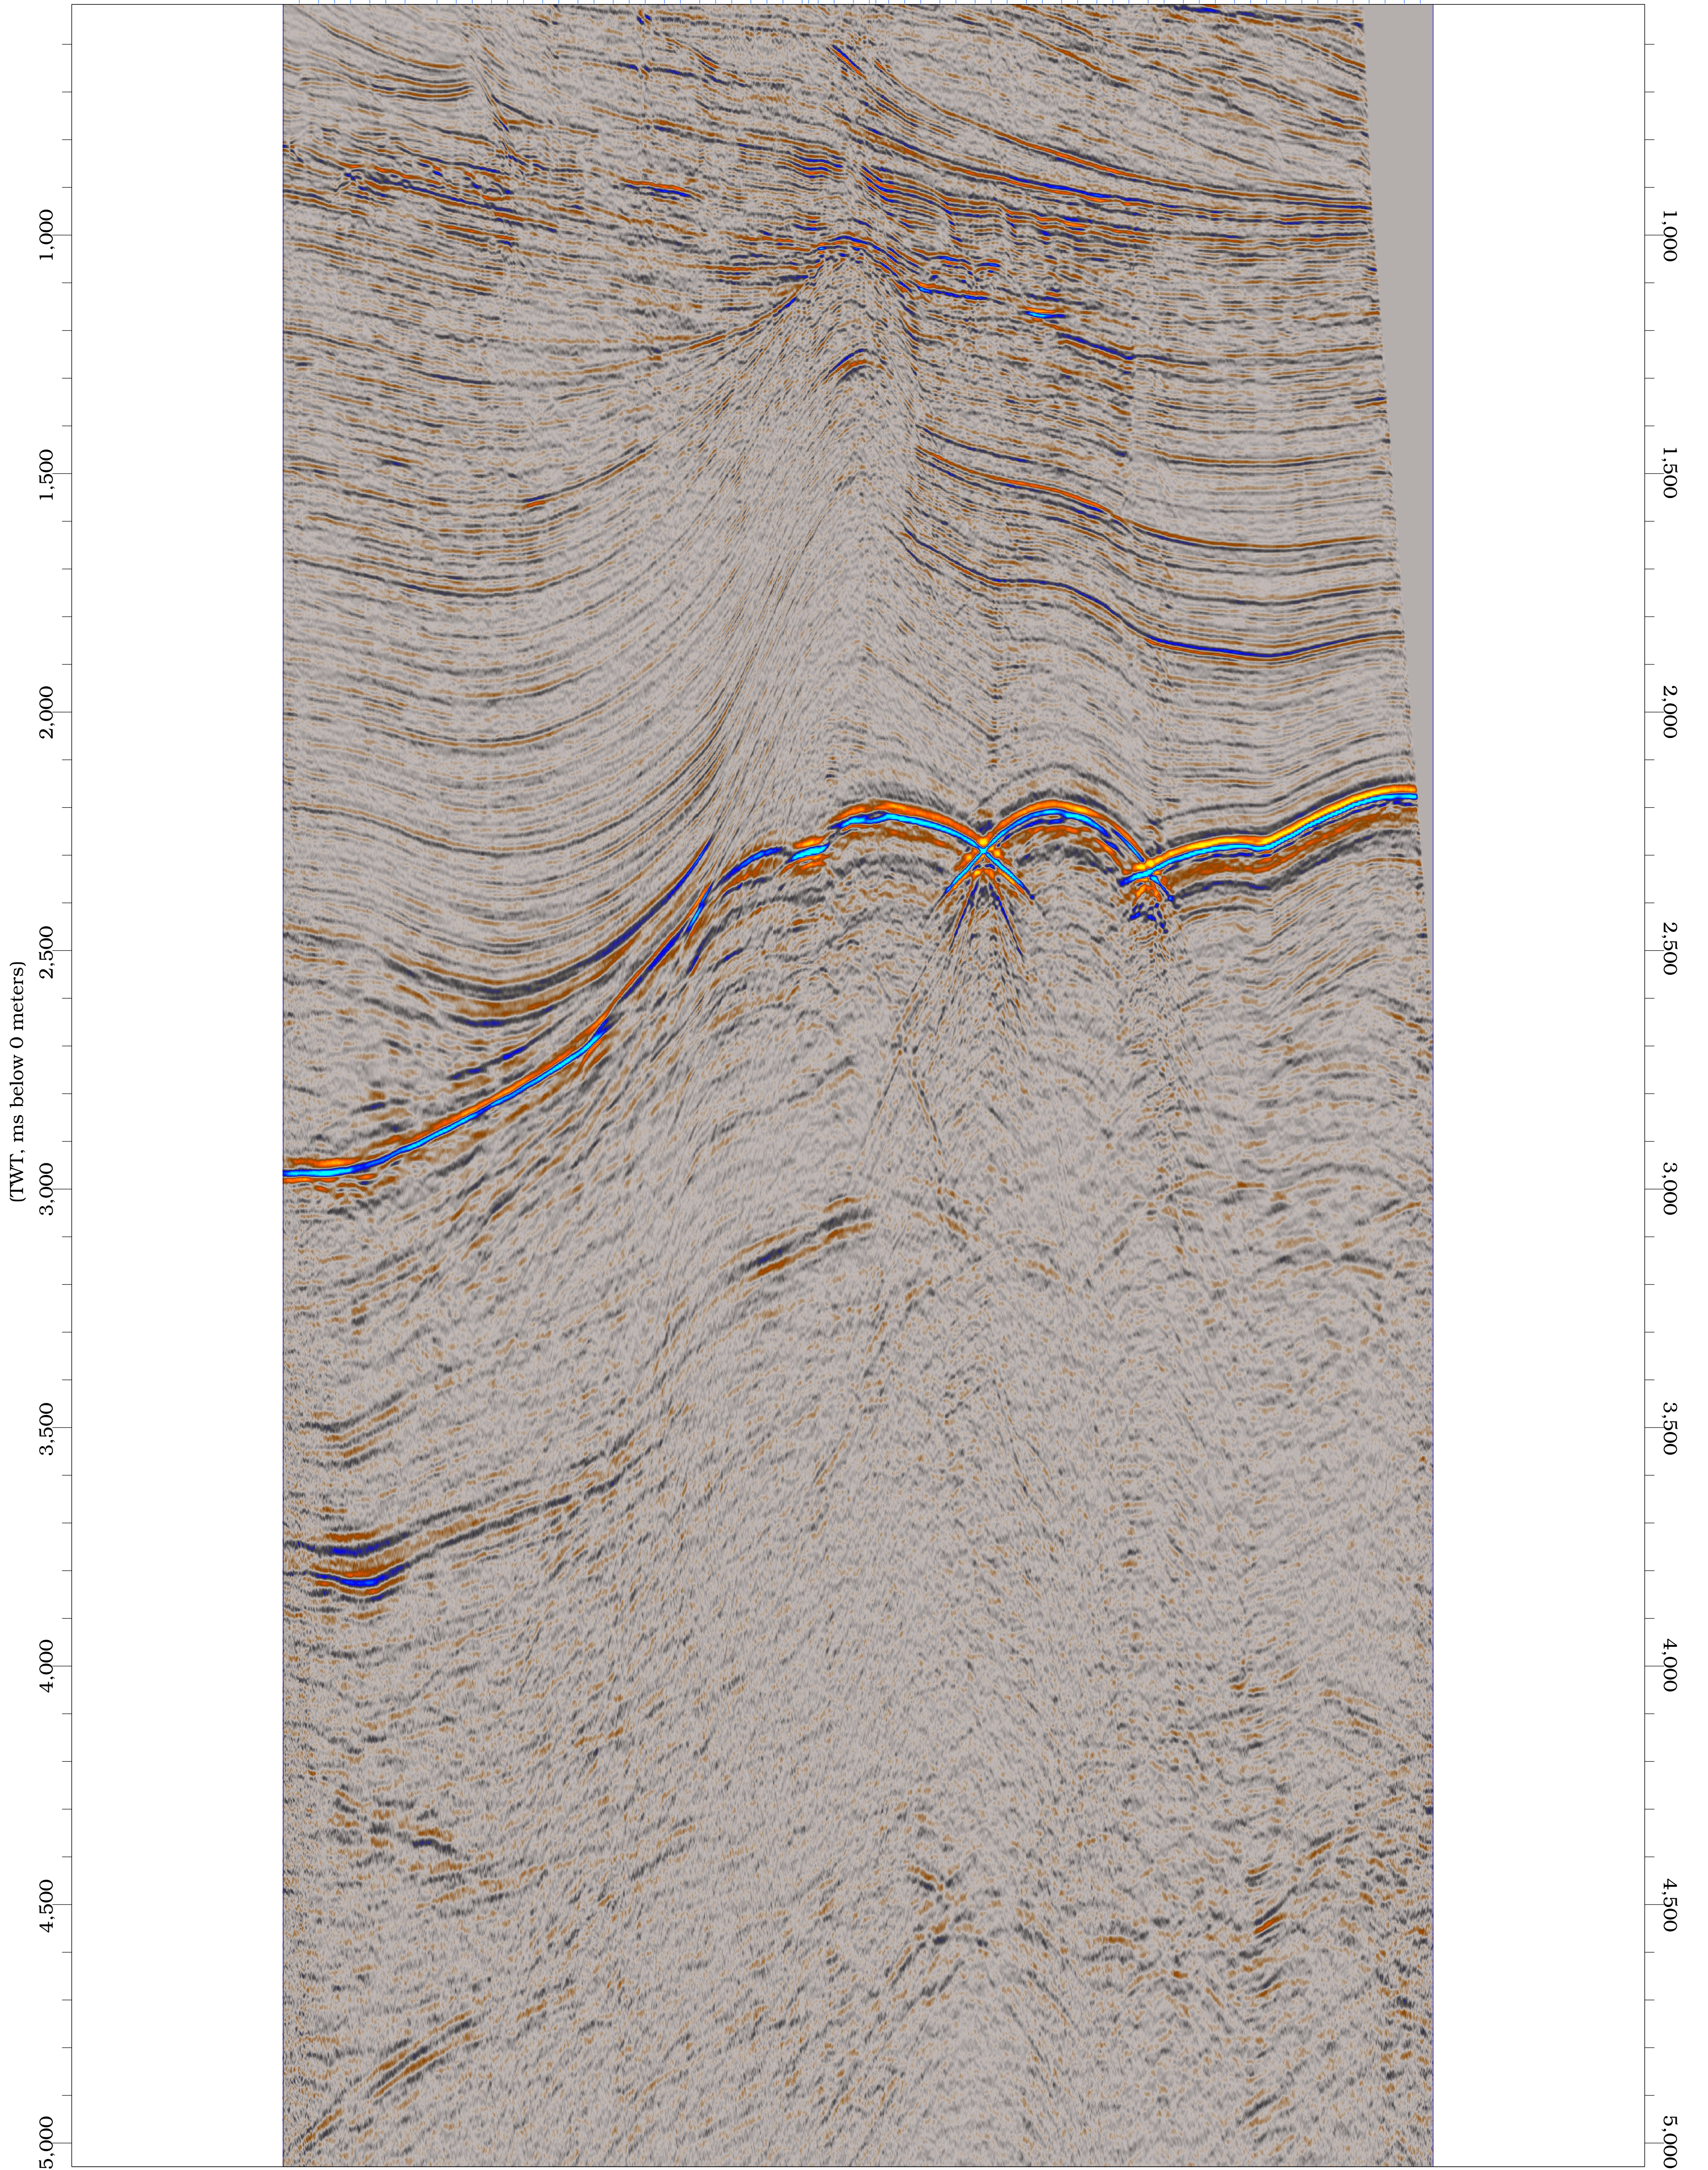

B81-179
stk160001.2v2, UPGRADE

SW 300 350 400 450 500 550 600 650 700 750 800 850 900 NE

APPENNINO_CNTRLE_101 - ALL_DATA

Units:SPE Preferred Metric
Datum:0.0 meters
CRS:Monte Mario / Italy 2 DAEX

LGC

eid10218234/1/2026