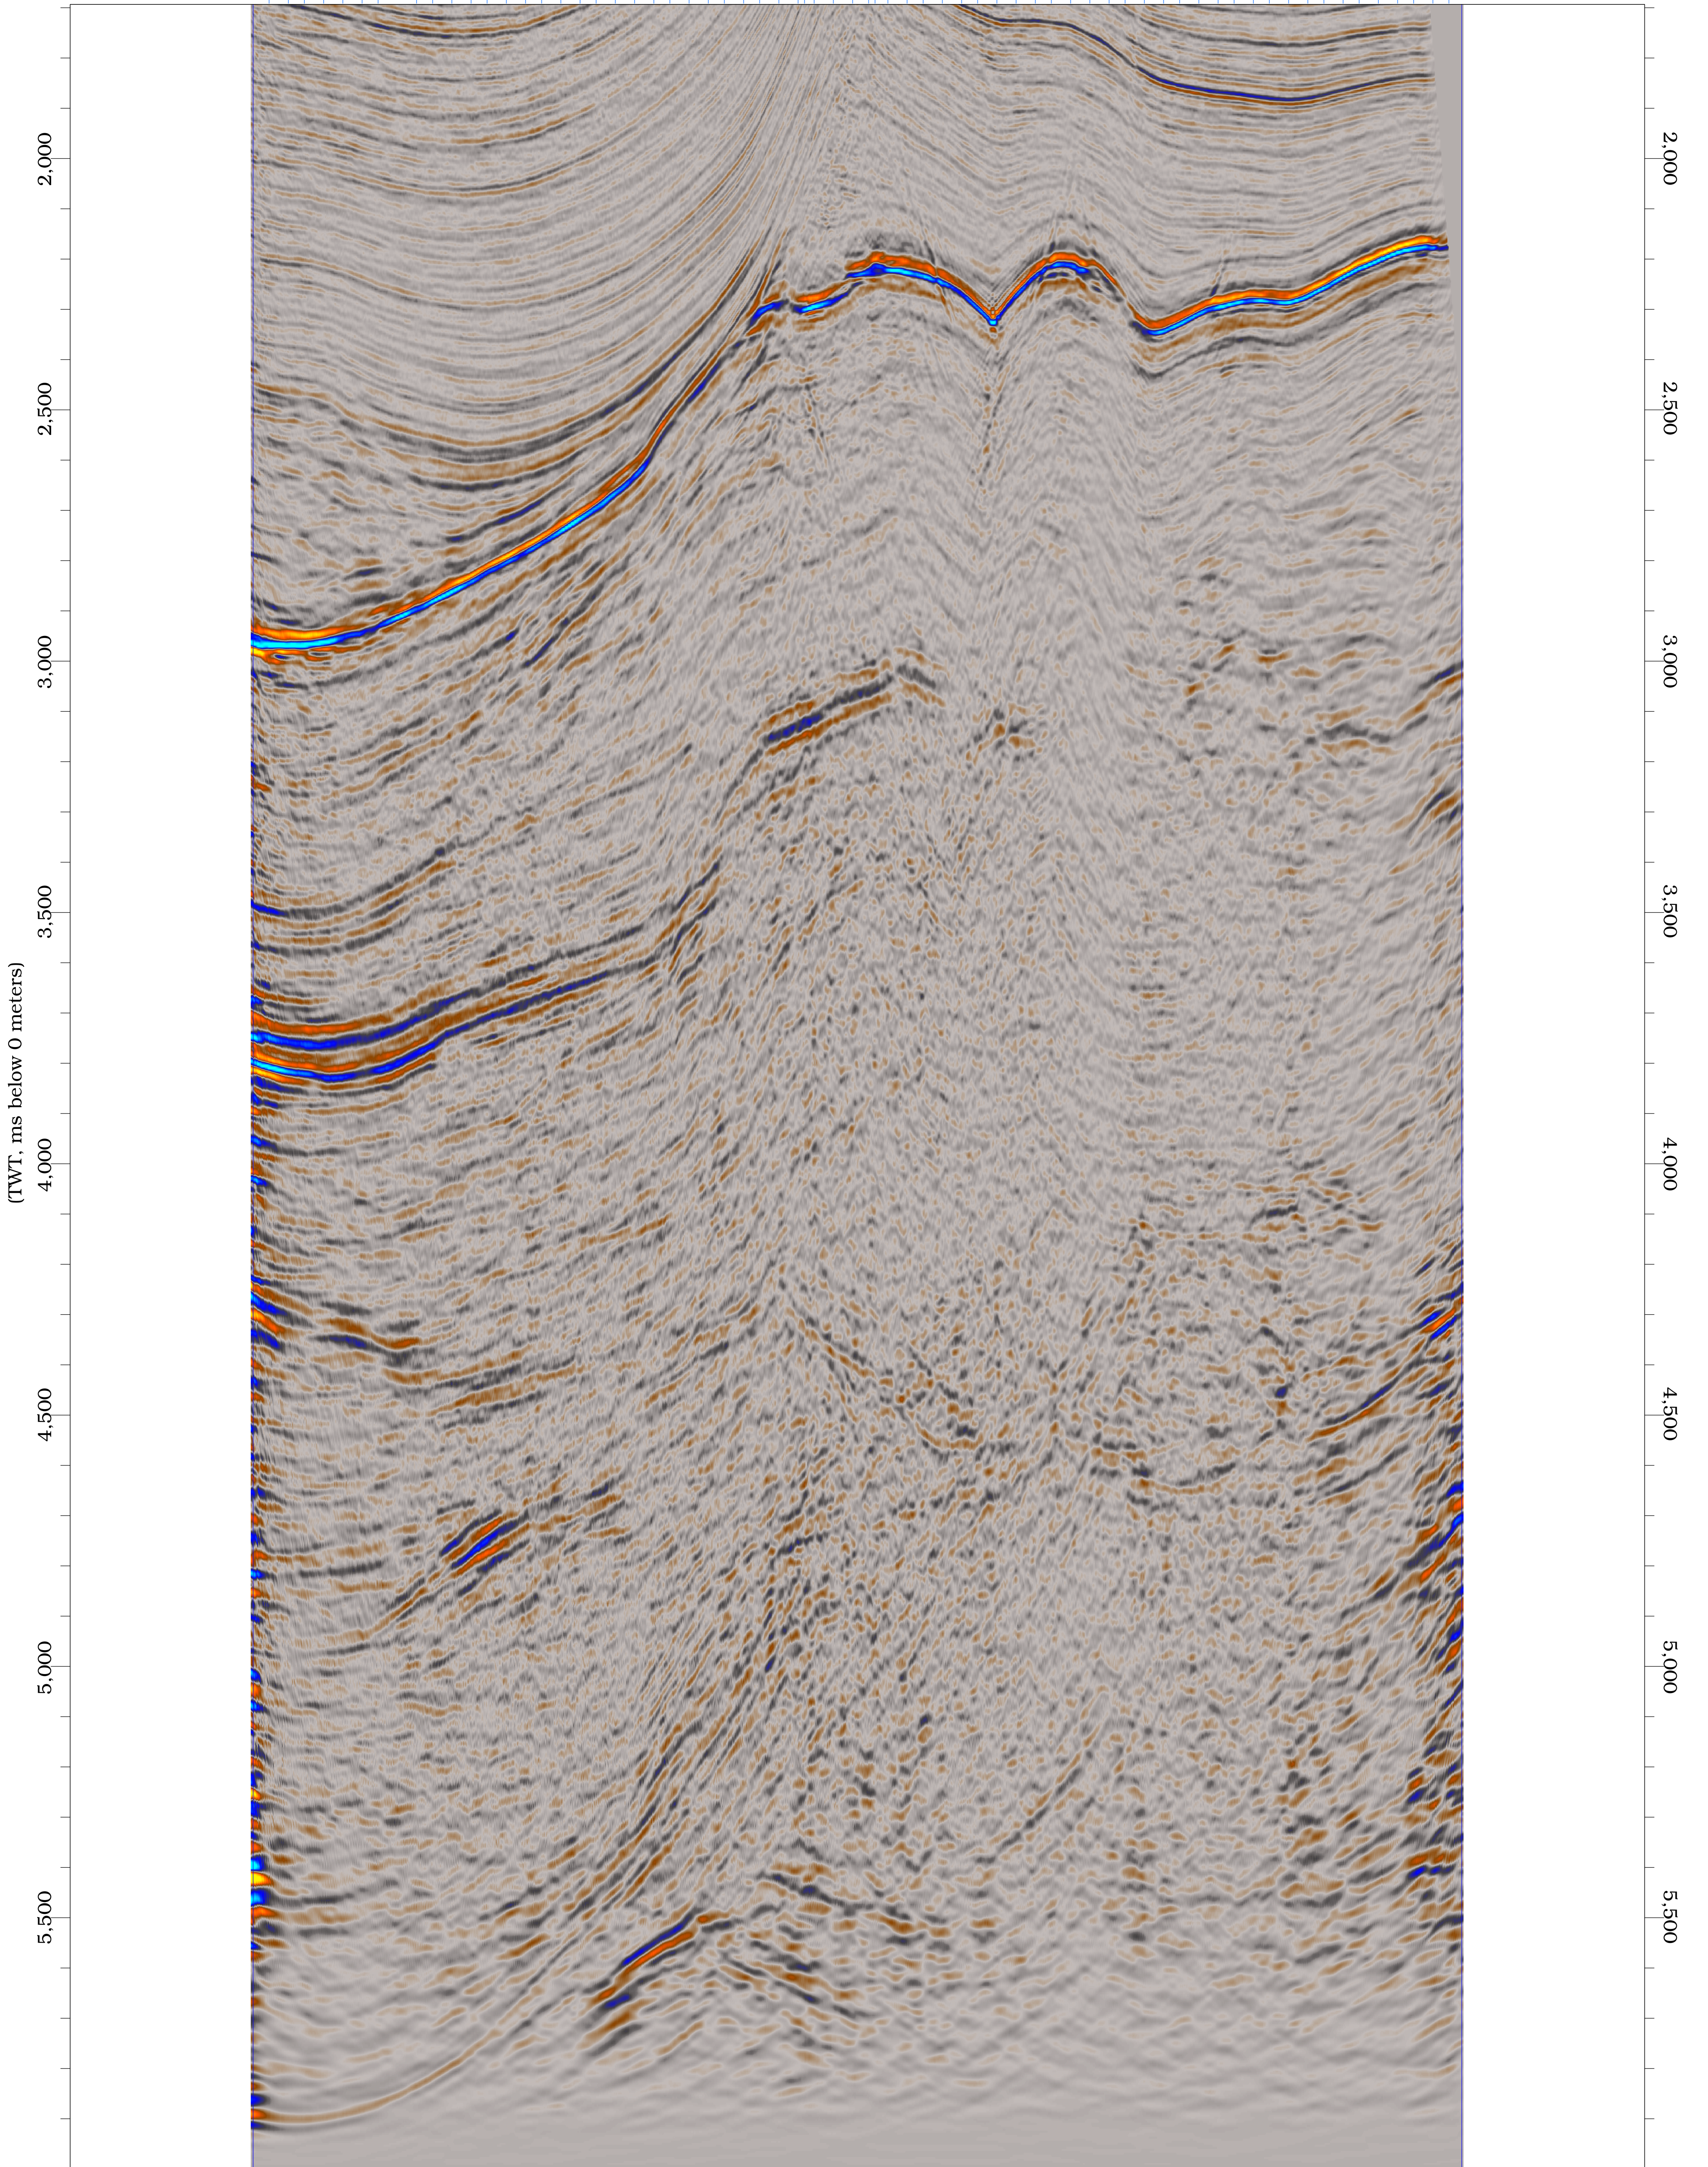

B81-179
mig160001.2v2, UPGRADE

SW 300 350 400 450 500 550 600 650 700 750 800 850 900 NE

APPENNINO_CNTRLE_101 - ALL_DATA

Units:SPE Preferred Metric
Datum:0.0 meters
CRS:Monte Mario / Italy 2 DAEX

LGC

eid10218234/1/2026