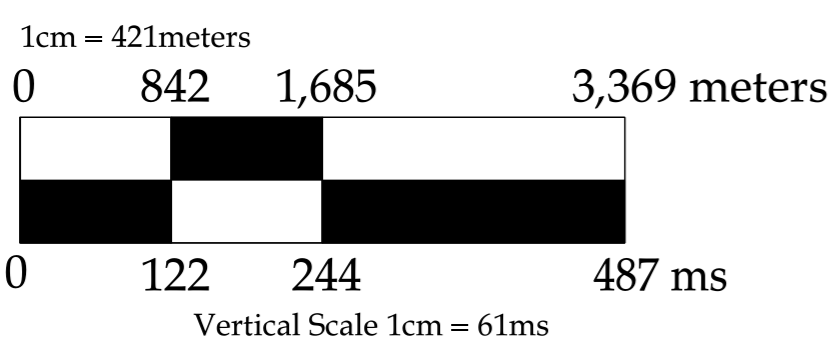

B81-179
mig160001.2v2, UPGRADE

SW 300 350 400 450 500 550 600 650 700 750 800 850 900 NE

APPENNINO_CNTRLE_101 - ALL_DATA

Units:SPE Preferred Metric
Datum:0.0 meters
CRS:Monte Mario / Italy 2 DAEX

LGC

eid10218234/1/2026