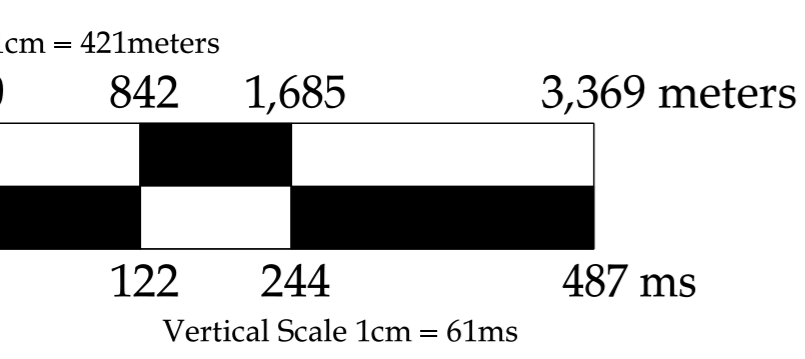

B81-178T
mgf160001.2v2, UPGRADE

SW 150 200 250 300 350 400 450 500 550 600 650 700 750 800 850 NE

(TWT, ms below 0 meters)

500
1,000
1,500
2,000
2,500
3,000
3,500
4,000

500
1,000
1,500
2,000
2,500
3,000
3,500
4,000

APPENNINO_CNTRLE_101 - ALL_DATA

Units:SPE Preferred Metric
Datum:0.0 meters
CRS:Monte Mario / Italy 2 DAEX

LGC

eid10218234/1/2026